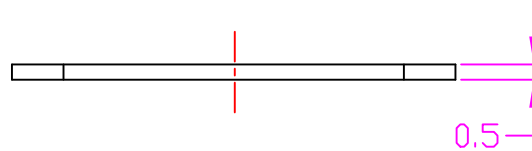

## MATERIALS

BRASS, NICKEL PLATED

Phone 1-800-809-2751

Fax 1-510-440-0579

[www.connect-tech-products.com](http://www.connect-tech-products.com) • [info@connect-tech-products.com](mailto:info@connect-tech-products.com)