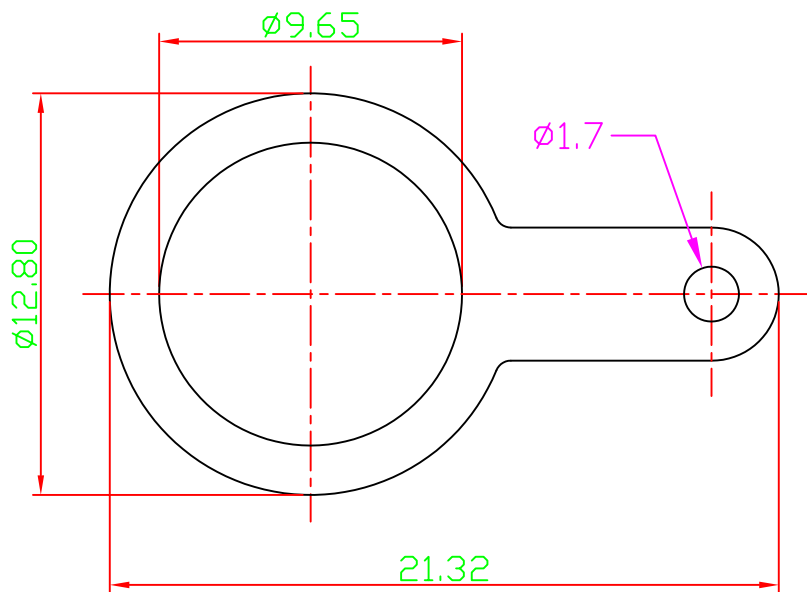

SL-001

MATERIALS

1. BODY : BRASS, NICKEL PLATED
THICKNESS 0.4MM

Phone 1-800-809-2751

Fax 1-510-440-0579

www.connect-tech-products.com • info@connect-tech-products.com

4428 Technology Drive • Fremont, CA 94538, USA • 510-498-8815 • Fax: 510-440-0579