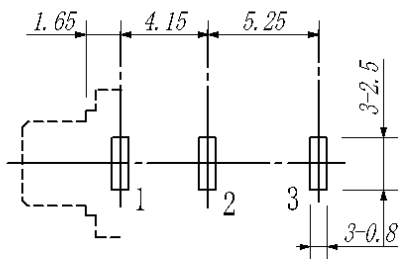

J-252

HOLE LAYOUT

PART NAME	QTY	MATERIAL	PLATING	REMARKS
BODY	1	P. B. T. +G		BLACK
COVER	1	P. C.		
MAIN TERMINAL	1	BsR2-H 0.3t	Ag	
FIX TERMINAL	1	BsR2-1/2H 0.3t	Ag	
TERMINAL	1	BsR2-1/2H 0.3t	Ag	
SPRING	1	SUS-304		HEAT TREATMENT
METAL	1	BsBM2	Ni-3	