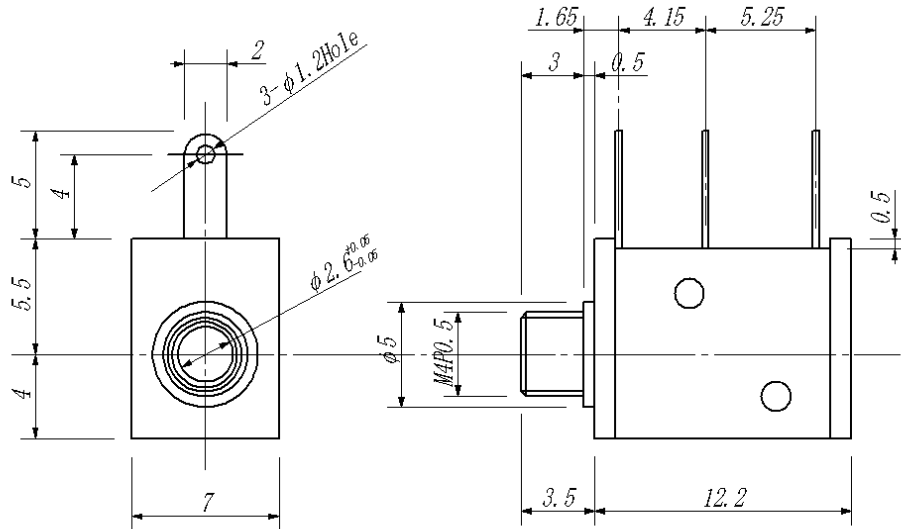

J-252

HOLE LAYOUT

PART NAME	QTY	MATERIAL	PLATING	REMARKS
BODY	1	P. B. T. +G		BLACK
COVER	1	P. C.		
MAIN TERMINAL	1	BsR2-H 0.3t	Ag	
FIX TERMINAL	1	BsR2-1/2H 0.3t	Ag	
TERMINAL	1	BsR2-1/2H 0.3t	Ag	
SPRING	1	SUS-304		HEAT TREATMENT
METAL	1	BsBM2	Ni-3	