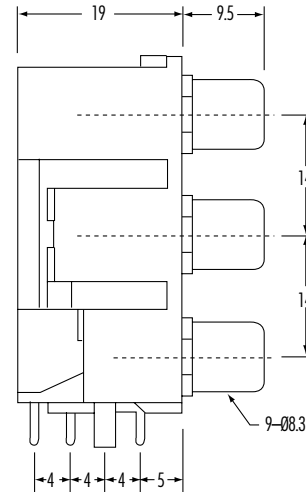

# CTP9-8419 (COLOR)

**COLORS**  
 Red, White, Yellow, Blue, Green, Black.  
 Other colors available as requested.

Phone 1-800-809-2751

Fax 1-510-440-0579

[www.connect-tech-products.com](http://www.connect-tech-products.com) • [info@connect-tech-products.com](mailto:info@connect-tech-products.com)