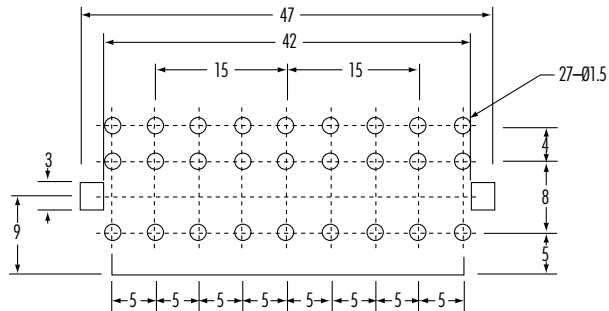

# CTP9-8419 (COLOR)

**COLORS**  
 Red, White, Yellow, Blue, Green, Black.  
 Other colors available as requested.

Phone 1-800-809-2751

Fax 1-510-440-0579

[www.connect-tech-products.com](http://www.connect-tech-products.com) • [info@connect-tech-products.com](mailto:info@connect-tech-products.com)