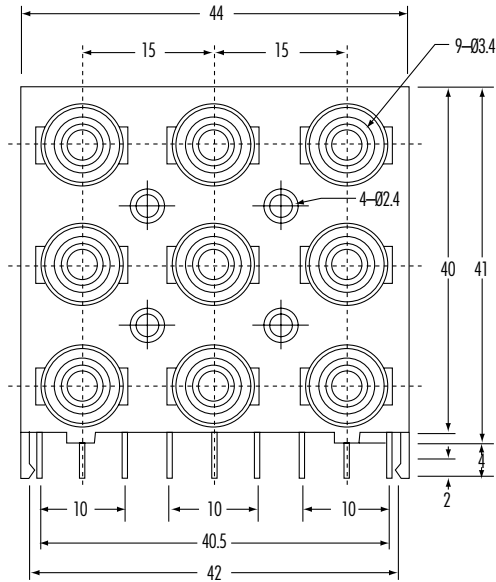

# CTP9-8419 (COLOR)

**COLORS**  
 Red, White, Yellow, Blue, Green, Black.  
 Other colors available as requested.

Phone 1-800-809-2751

Fax 1-510-440-0579

[www.connect-tech-products.com](http://www.connect-tech-products.com) • [info@connect-tech-products.com](mailto:info@connect-tech-products.com)