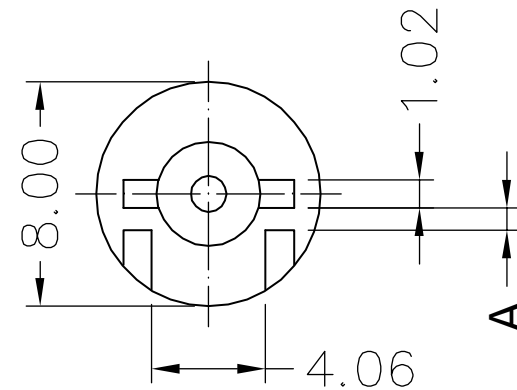

CTP-SMB-101-50

A=0.79 , 1.58

MATERIAL AND FINISH

① BRASS/ 5u" GOLDEN PLANTED

② BERYLLIUM COPPER/ 30u" GOLDEN PLANTED

③ TEFLON

Phone 1-800-809-2751

Fax 1-510-440-0579