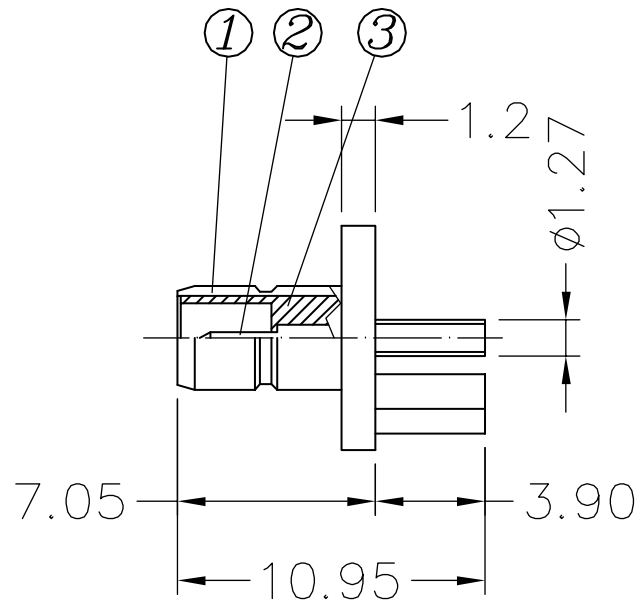

CTP-SMB-101-50

A=0.79 , 1.58

MATERIAL AND FINISH

① BRASS/ 5u" GOLDEN PLANTED

② BERYLLIUM COPPER/ 30u" GOLDEN PLANTED

③ TEFLON

Phone 1-800-809-2751

Fax 1-510-440-0579