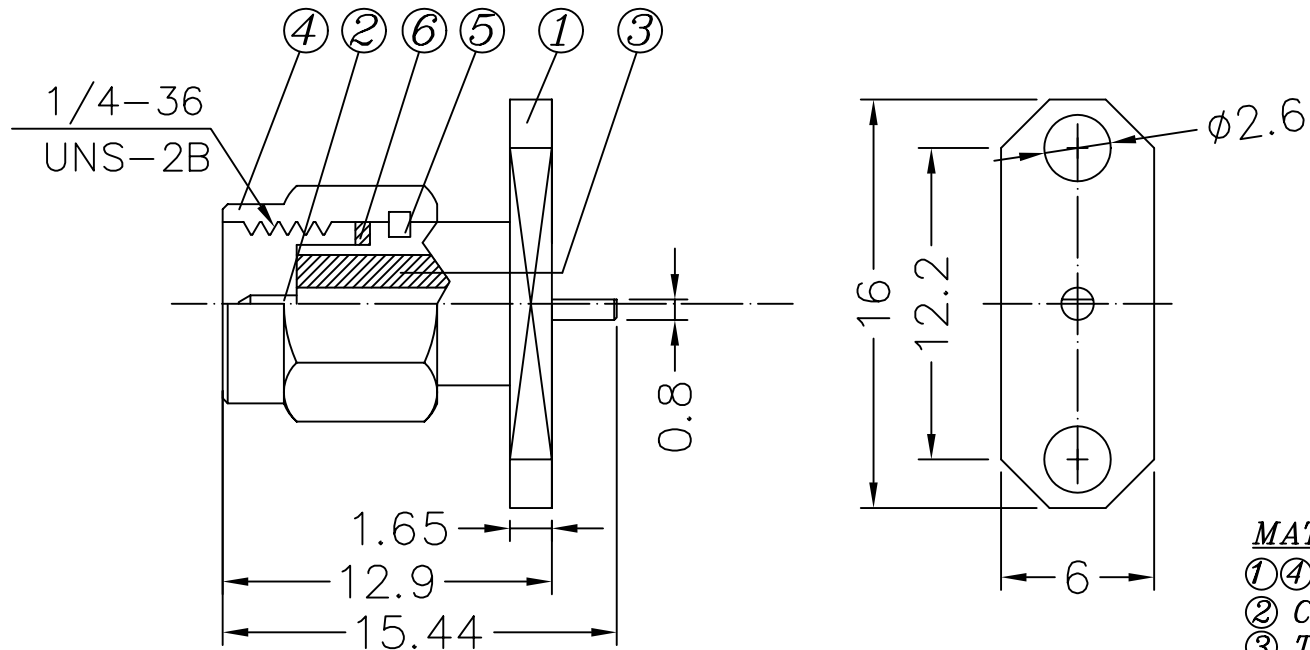

CTP-SMA-703M

MATERIAL AND FINISH

- ①④ BRASS / 5u" GOLDEN PLANTED
- ② COPPER / 30u" GOLDEN PLANTED
- ③ TEFLON
- ⑤ BERYLLIUM COPPER
- ⑥ SILICON RUBBER

Phone 1-800-809-2751

Fax 1-510-440-0579

www.connect-tech-products.com • info@connect-tech-products.com