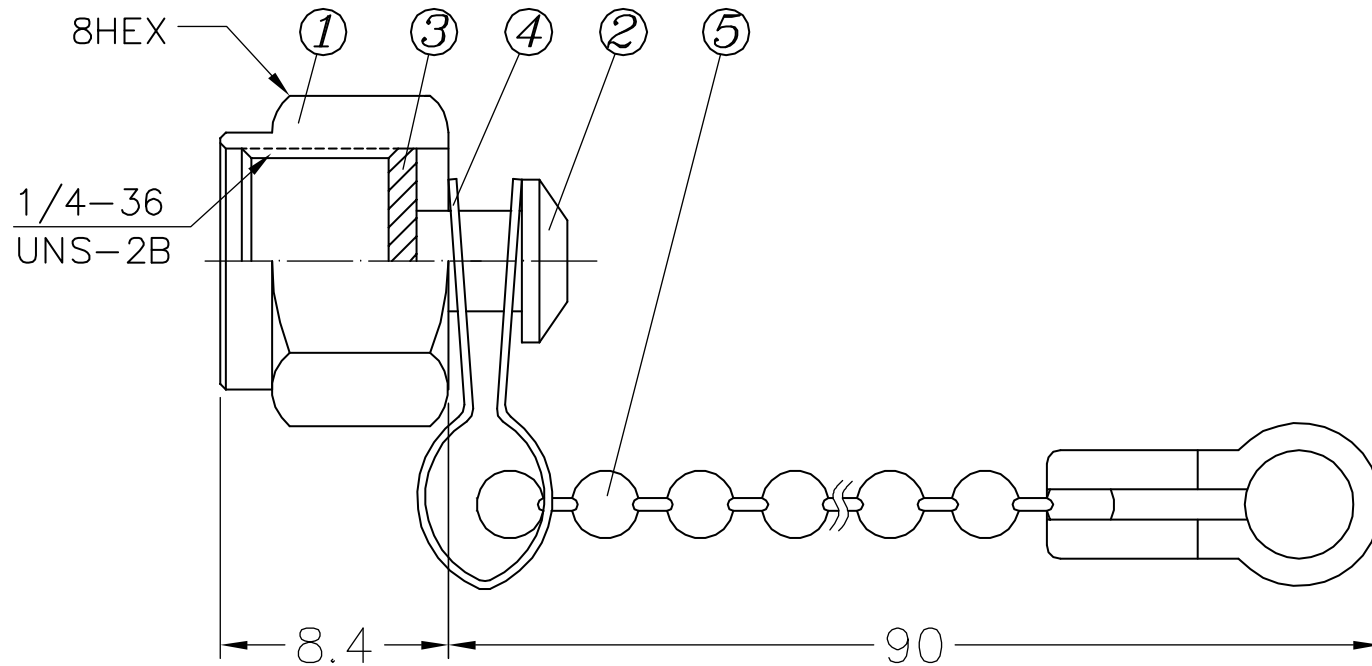

CTP-SMA-401

MATERIAL AND FINISH

- ①②⑤ BRASS/ NICKEL PLATED
- ③ TEFLON
- ④ STAINLESS STEEL

Phone 1-800-809-2751

Fax 1-510-440-0579

www.connect-tech-products.com • info@connect-tech-products.com

4428 Technology Drive • Fremont, CA 94538, USA • 510-498-8815 • Fax: 510-440-0579