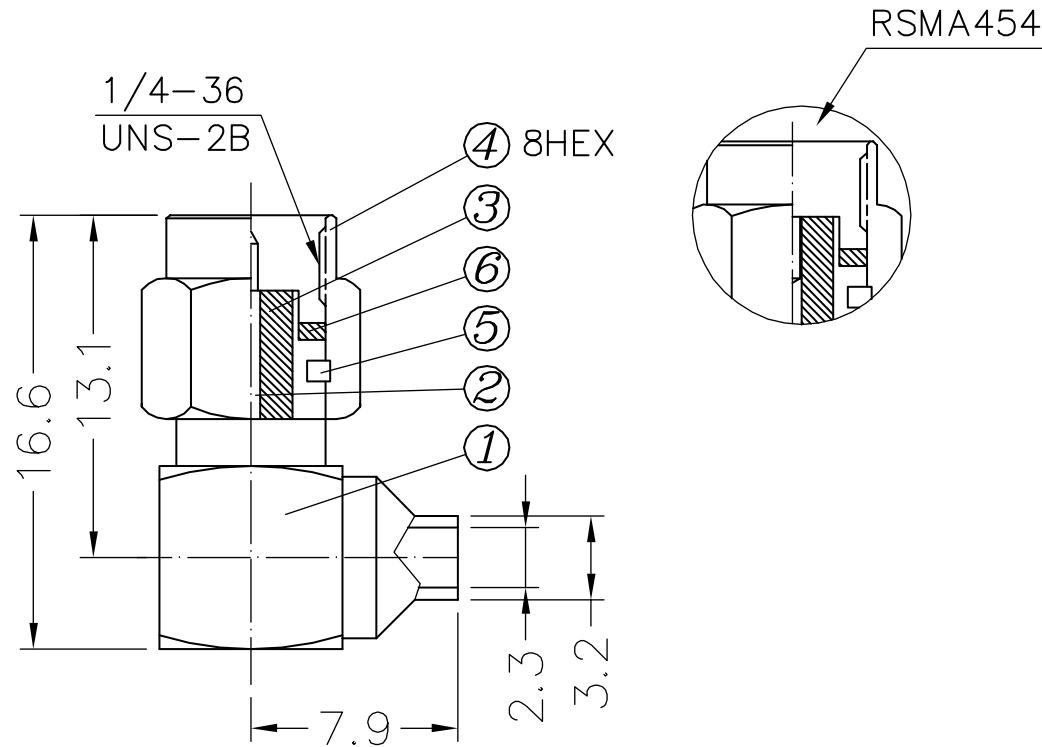

CTP-SMA-302M

MATERIAL AND FINISH

- ① ④ BRASS/ 5 μ " GOLDEN PLANTED
- ② COPPER/ 30 μ " GOLDEN PLANTED
- ③ TEFLON
- ⑤ BERYLLIUM COPPER
- ⑥ SILICON RUBBER

Phone 1-800-809-2751

Fax 1-510-440-0579

www.connect-tech-products.com • info@connect-tech-products.com