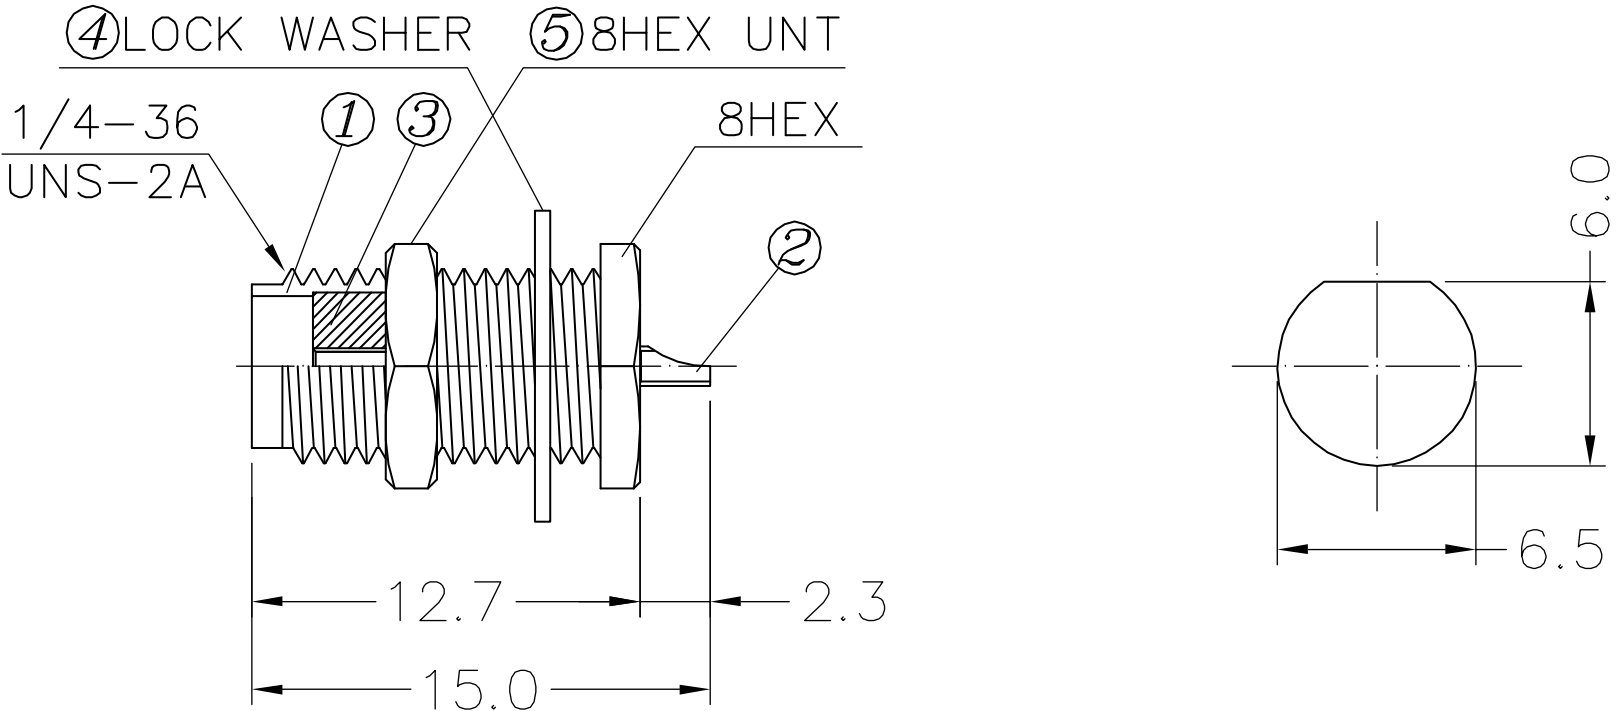

# CTP-SMA-204

**MATERIAL AND FINISH**

- ①④⑤ BRASS / 5u" GOLDEN PLANTED
- ② BERYLLIUM COPPER / 30u" GOLDEN PLANTED
- ③ TEFLON

Phone 1-800-809-2751

Fax 1-510-440-0579

[www.connect-tech-products.com](http://www.connect-tech-products.com) • [info@connect-tech-products.com](mailto:info@connect-tech-products.com)