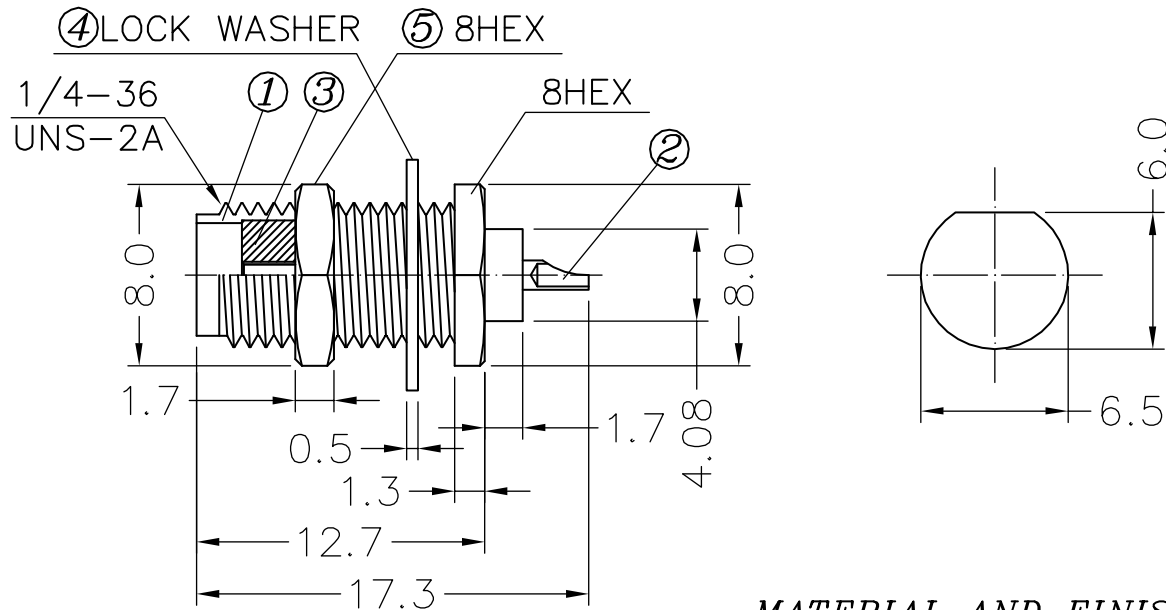

CTP-SMA-202

MATERIAL AND FINISH

- ①④⑤ BRASS/ 5 μ " GOLDEN PLANTED
- ② BERYLLIUM COPPER/ 30 μ " GOLDEN PLANTED
- ③ TEFLON

Phone 1-800-809-2751

Fax 1-510-440-0579

www.connect-tech-products.com • info@connect-tech-products.com