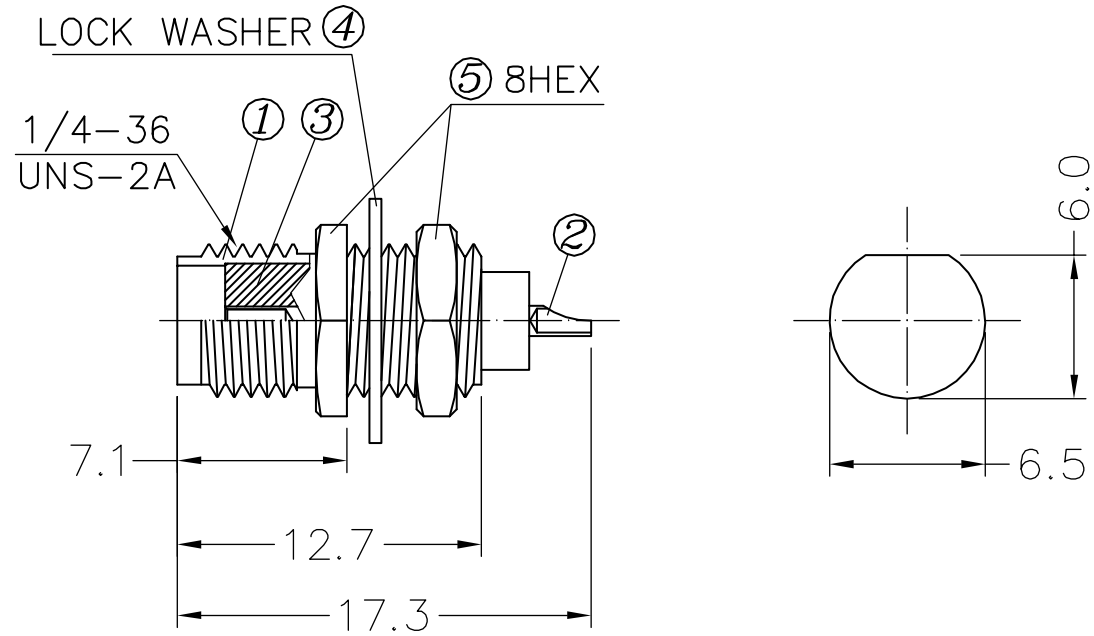

CTP-SMA-201

MATERIAL AND FINISH

- ①④⑤ BRASS / 5u" GOLDEN PLATED
- ② BERYLLIUM COPPER / 30u" GOLDEN PLATED
- ③ TEFLON

Phone 1-800-809-2751

Fax 1-510-440-0579

www.connect-tech-products.com • info@connect-tech-products.com