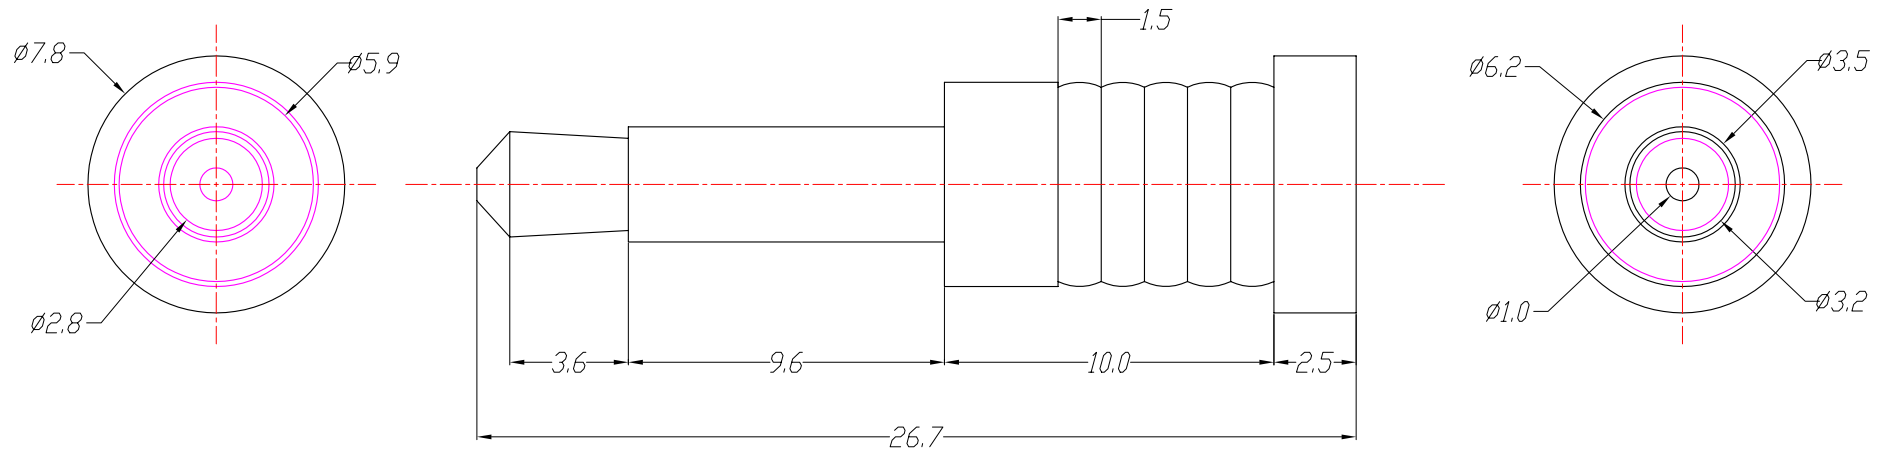

CTP-P-35-ERASE

Phone 1-800-809-2751

Fax 1-510-440-0579

www.connect-tech-products.com • info@connect-tech-products.com

4428 Technology Drive • Fremont, CA 94538, USA • 510-498-8815 • Fax: 510-440-0579