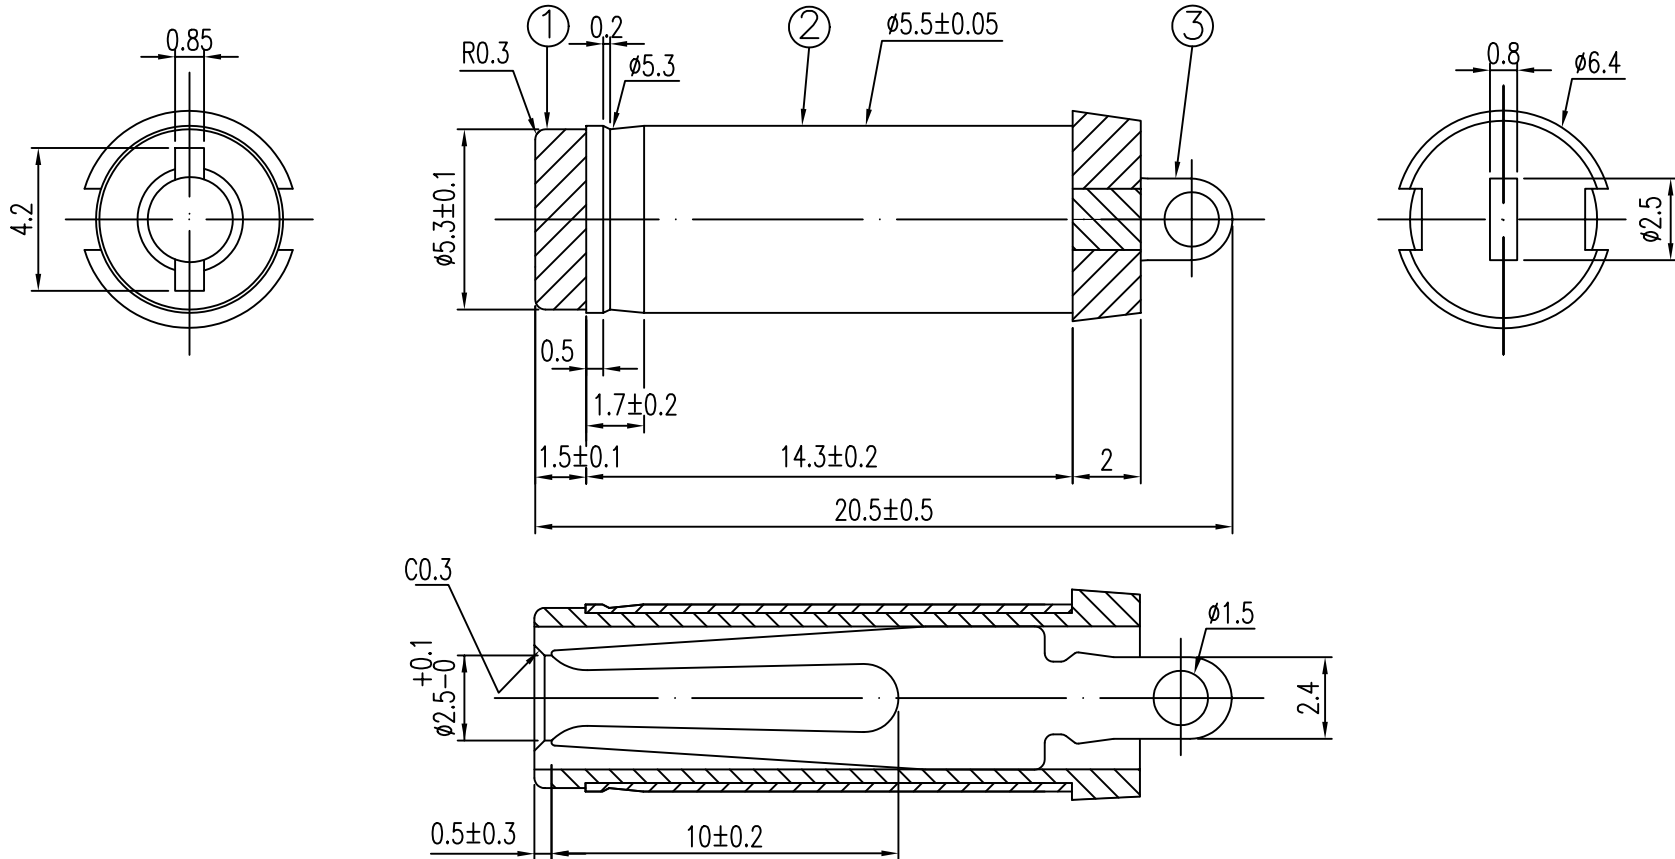

CTP-P-1025

3	PBT+15%GF	BLACK
2	BRASS	NICKEL
1	P-BRONZE	NICKEL
NO	CONTENT	

Phone 1-800-809-2751

Fax 1-510-440-0579

www.connect-tech-products.com • info@connect-tech-products.com

4428 Technology Drive • Fremont, CA 94538, USA • 510-498-8815 • Fax: 510-440-0579