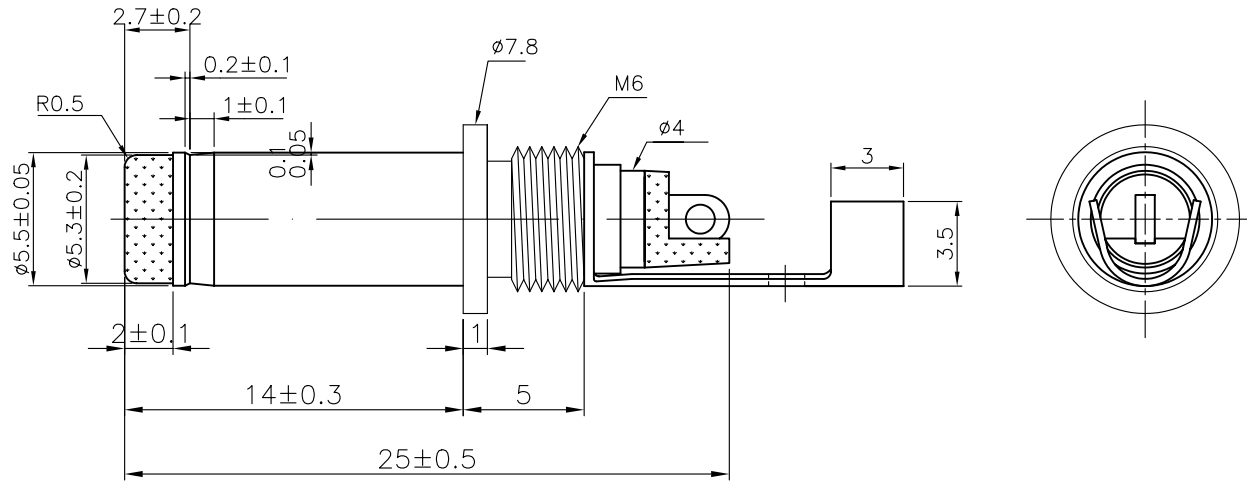

CTP-P-1025-S

| 一般公差 | |
|-----------|-----------|
| 尺寸区分 | 公差 |
| 0>1.0 | ± 0.1 |
| 1.0>6.0 | ± 0.2 |
| 6.0>12.0 | ± 0.3 |
| 12.0>25.0 | ± 0.4 |
| 25.0> | ± 0.5 |

| | |
|----|-----------------|
| 5 | ABS BLACK |
| 4 | BRASS NICKEL |
| 3 | P-BRONZE NICKEL |
| 2 | BRASS NICKEL |
| 1 | PBT BLACK |
| NO | CONTENT |