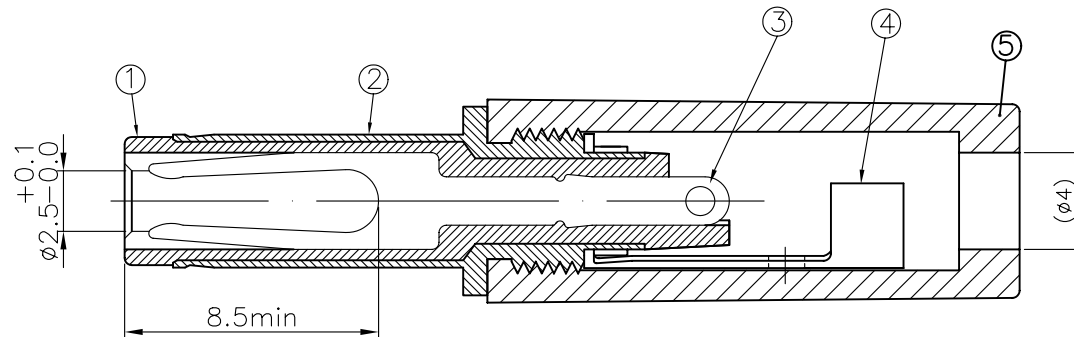

CTP-P-1025-S

| 一般公差 | |
|-----------|-----------|
| 尺寸区分 | 公差 |
| 0>1.0 | ± 0.1 |
| 1.0>6.0 | ± 0.2 |
| 6.0>12.0 | ± 0.3 |
| 12.0>25.0 | ± 0.4 |
| 25.0> | ± 0.5 |

| | |
|----|-----------------|
| 5 | ABS BLACK |
| 4 | BRASS NICKEL |
| 3 | P-BRONZE NICKEL |
| 2 | BRASS NICKEL |
| 1 | PBT BLACK |
| NO | CONTENT |