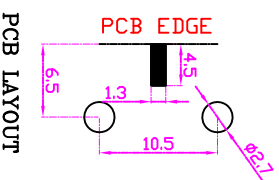

NO.	NAME	MATERIAL	FINISH	QTY
1	INSULATOR	POM	NONE	1
2	BRACKET	CR.S	TIN PLATED	1
3	CENTER PIN	BRASS	GOLD	1
4	BODY	BRASS	NICKEL PLATED	1

Phone 1-800-809-2751

Fax 1-510-440-0579

www.connect-tech-products.com • info@connect-tech-products.com