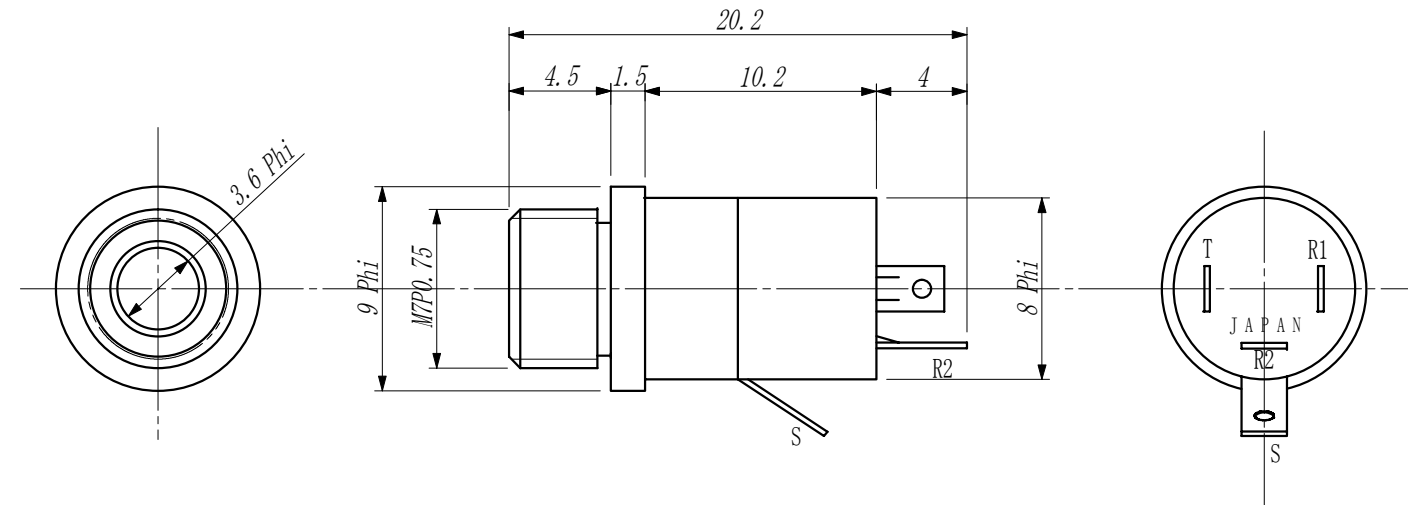

# CTP-3545-03

Hex Nut

No.	Part Name	Qty	Material	Finish	Remarks
	Hex Nut	1	ST	MBCu-Ni	
	Insulation Tube	1	PVC		Black
	Plastic Housing	1	PBT (G30%)		Black
	Metal Bushing(S)	1	BSBM	MBCu-Ni	
S	Sleeve Terminal	1	BSR 0.2t	MBCu-Ni	(Earth C.)
R2	Ring-2 Contact	1	FAB-EH 0.25t	MBCu-Ni	
R1	Ring-1 Contact	1	Y-CUT 0.25t	MBCu-Ni	
T	Tip Contact	1	FAB-EH 0.25t	MBCu-Ni	