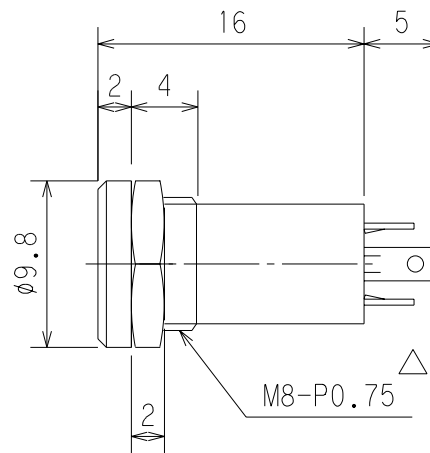

# CTP-3545-02

Recommended  
Mounting Hole

Phone 1-800-809-2751

Fax 1-510-440-0579

[www.connect-tech-products.com](http://www.connect-tech-products.com) • [info@connect-tech-products.com](mailto:info@connect-tech-products.com)