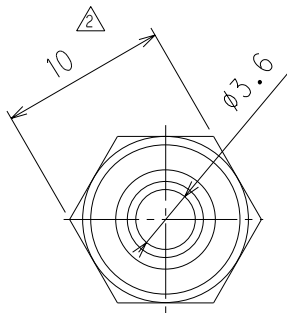

# CTP-3545-02

Recommended  
Mounting Hole

Phone 1-800-809-2751

Fax 1-510-440-0579

[www.connect-tech-products.com](http://www.connect-tech-products.com) • [info@connect-tech-products.com](mailto:info@connect-tech-products.com)