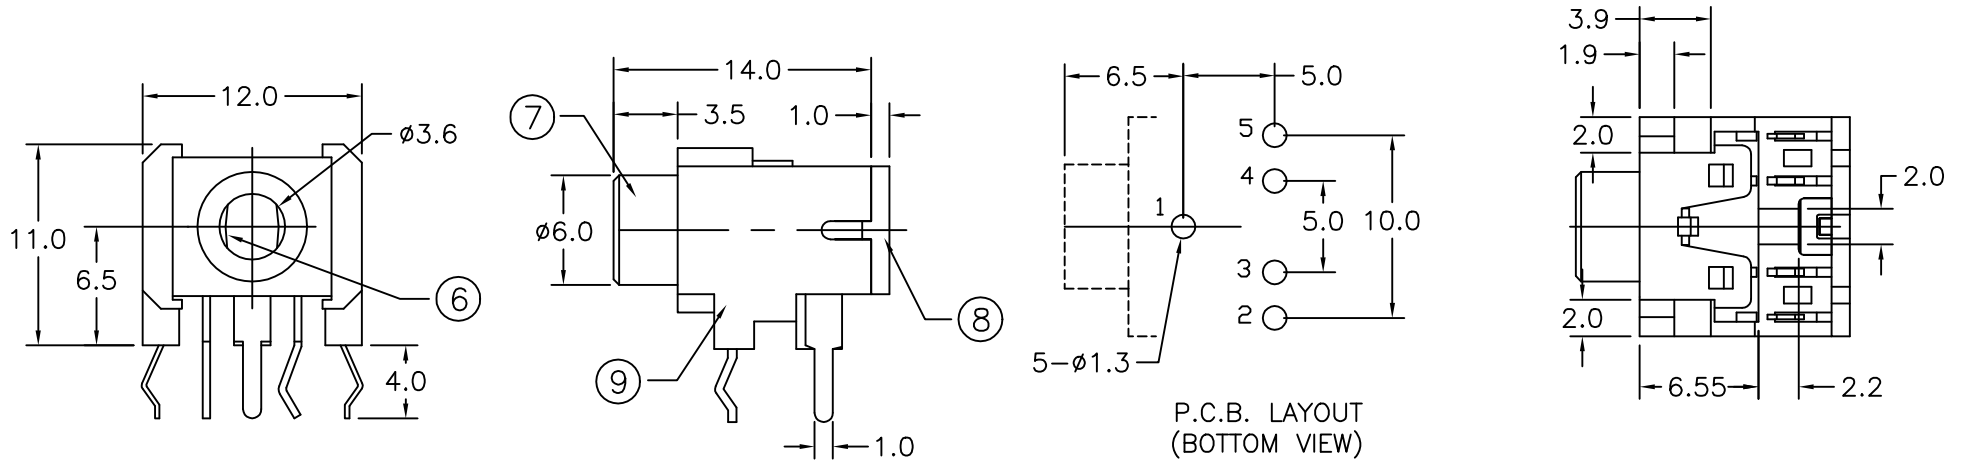

CTP-328-01

THREAD:M6.0-0.5
 GOLD FLASH OF BUSHING IS AVAILABLE

9	Housing	PBT (Rated UL 94V-0)		1
8	Cover	PBT (Rated UL 94V-0)		1
7	Bushing	Brass	Nickel Plated	1
6	Copper Wire	Phosphor Bronze	Tin Plated	1
5	Tip Terminal	Phosphor Bronze	Tin Plated	1
4	TS Terminal	Brass	Tin Plated	1
3	RS Terminal	Brass	Tin Plated	1
2	Ring Terminal	Phosphor Bronze	Tin Plated	1
1	Sleeve Terminal	SPCC	Nickel Plated	1
ITEM	NAME	MATERIAL	FINISH	SUM