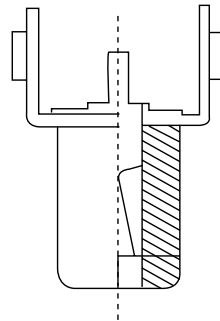

#### POSSIBLE VARIATIONS:

- \* CTP-3251-A  
2.35mm MINI RCA JACK  
STRAIGHT LEADS

FOR 1.7mm MINI RCA, see  
CTP-174-5A STRAIGHT LEADS or  
CTP-174-5B CRIMPED LEADS

Phone 1-800-809-2751

Fax 1-877-809-2751

[www.connect-tech-products.com](http://www.connect-tech-products.com) • [info@connect-tech-products.com](mailto:info@connect-tech-products.com)