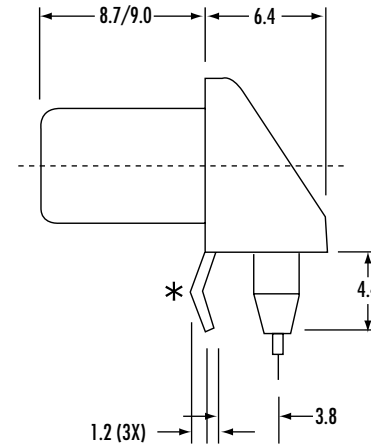

#### POSSIBLE VARIATIONS:

- \* CTP-3251-A  
2.35mm MINI RCA JACK  
STRAIGHT LEADS

FOR 1.7mm MINI RCA, see  
CTP-174-5A STRAIGHT LEADS or  
CTP-174-5B CRIMPED LEADS

Phone 1-800-809-2751

Fax 1-877-809-2751

[www.connect-tech-products.com](http://www.connect-tech-products.com) • [info@connect-tech-products.com](mailto:info@connect-tech-products.com)