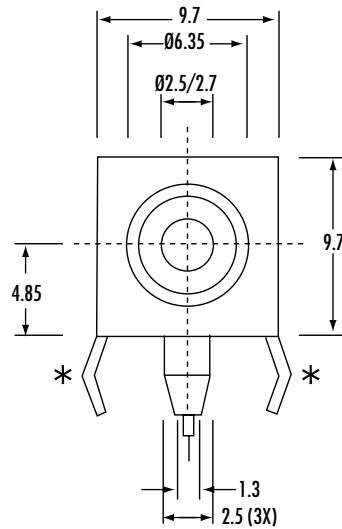

#### POSSIBLE VARIATIONS:

- \* CTP-3251-A  
2.35mm MINI RCA JACK  
STRAIGHT LEADS

FOR 1.7mm MINI RCA, see  
CTP-174-5A STRAIGHT LEADS or  
CTP-174-5B CRIMPED LEADS

Phone 1-800-809-2751

Fax 1-877-809-2751

[www.connect-tech-products.com](http://www.connect-tech-products.com) • [info@connect-tech-products.com](mailto:info@connect-tech-products.com)