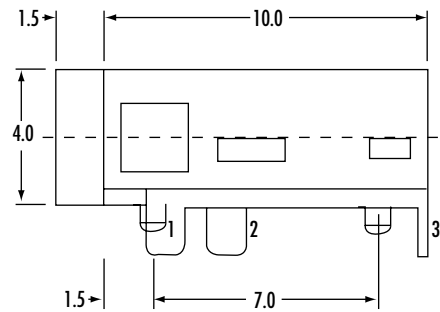

CTP-25400-S

SCHEMATIC	
PART NUMBER	CTP-25400S

Phone 1-800-809-2751

Fax 1-510-440-0579

www.connect-tech-products.com • info@connect-tech-products.com

4428 Technology Drive • Fremont, CA 94538, USA • 510-498-8815 • Fax: 510-440-0579