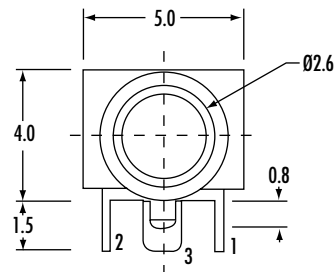

CTP-25400-S

SCHEMATIC	
PART NUMBER	CTP-25400S

Phone 1-800-809-2751

Fax 1-510-440-0579

www.connect-tech-products.com • info@connect-tech-products.com

4428 Technology Drive • Fremont, CA 94538, USA • 510-498-8815 • Fax: 510-440-0579