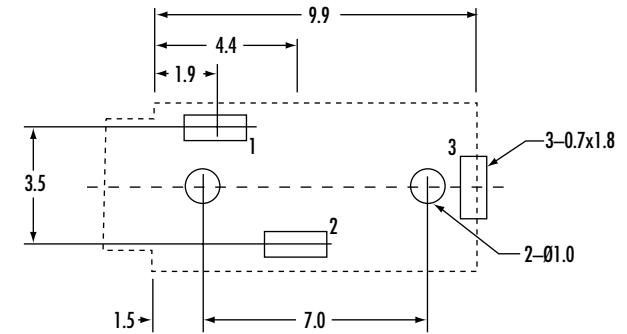

CTP-25400-S

SCHEMATIC	
PART NUMBER	CTP-25400S

Phone 1-800-809-2751

Fax 1-510-440-0579

www.connect-tech-products.com • info@connect-tech-products.com

4428 Technology Drive • Fremont, CA 94538, USA • 510-498-8815 • Fax: 510-440-0579