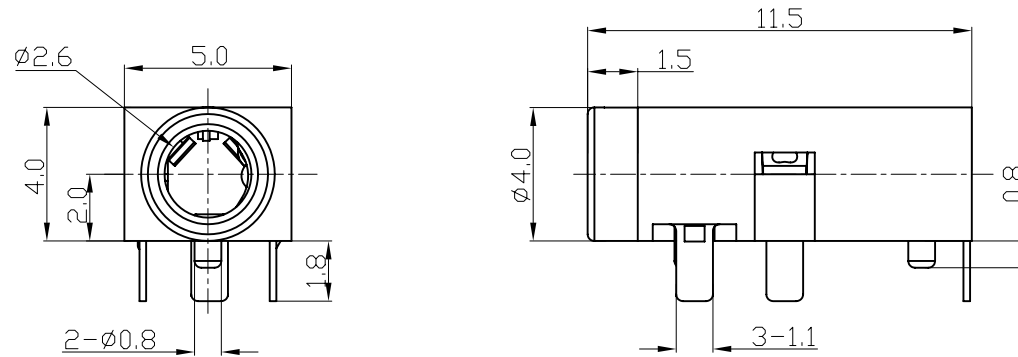

CTP-25013-3

P.C.B LAYOUT
(BOTTOM VIEW)

RoHS COMPLIANT
EU Directive 2002/95/EC

5	Housing	PA6T	Black	1
4	Sleeve Terminal	Phosphor Bronze	Matte Tin Plating	1
3	Tip Terminal	Phosphor Bronze	Matte Tin Plating	1
2	Ring Terminal	Phosphor Bronze	Matte Tin Plating	1
ITEM	NAME	MATERIAL	FINISH	SUM