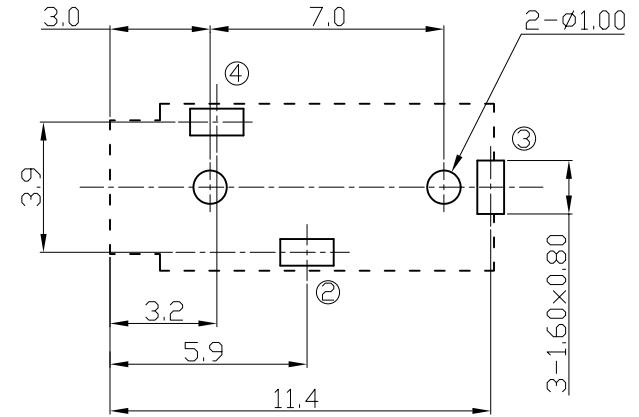

CTP-25013-3

P.C.B LAYOUT
(BOTTOM VIEW)

RoHS COMPLIANT
EU Directive 2002/95/EC

5	Housing	PA6T	Black	1
4	Sleeve Terminal	Phosphor Bronze	Matte Tin Plating	1
3	Tip Terminal	Phosphor Bronze	Matte Tin Plating	1
2	Ring Terminal	Phosphor Bronze	Matte Tin Plating	1
ITEM	NAME	MATERIAL	FINISH	SUM