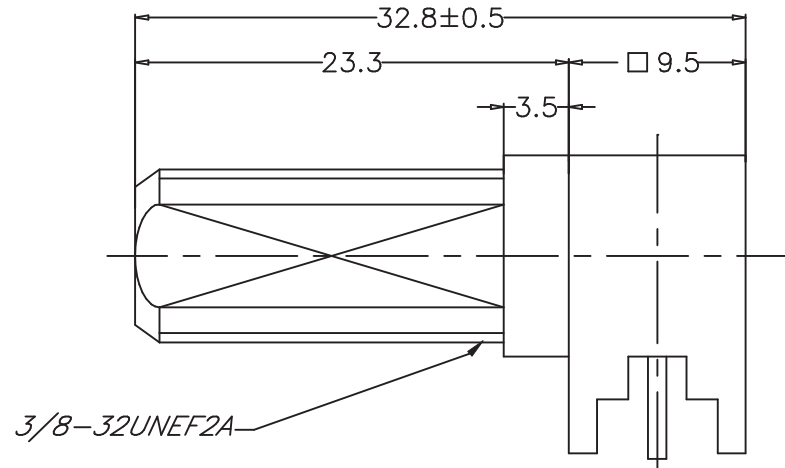

CTP-156G

MOUNTING HOLES

Phone 1-800-809-2751

Fax 1-510-440-0579

www.connect-tech-products.com • info@connect-tech-products.com

4428 Technology Drive • Fremont, CA 94538, USA • 510-498-8815 • Fax: 510-440-0579