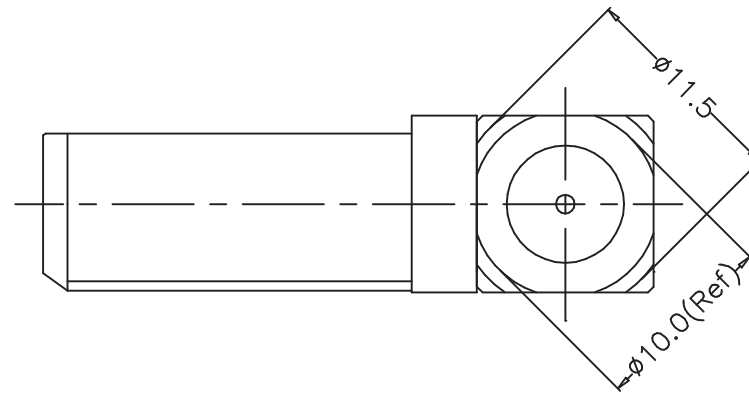

CTP-156G

MOUNTING HOLES

Phone 1-800-809-2751

Fax 1-510-440-0579

www.connect-tech-products.com • info@connect-tech-products.com

4428 Technology Drive • Fremont, CA 94538, USA • 510-498-8815 • Fax: 510-440-0579