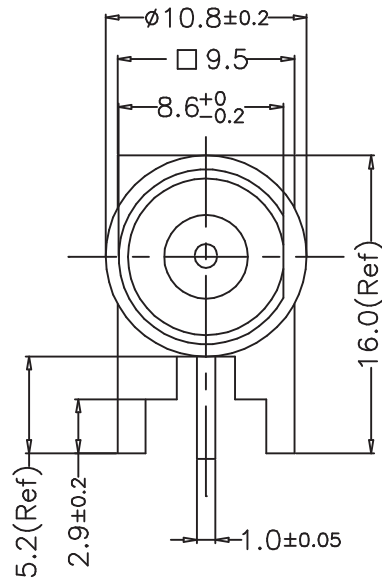

CTP-156G

MOUNTING HOLES

Phone 1-800-809-2751

Fax 1-510-440-0579

www.connect-tech-products.com • info@connect-tech-products.com

4428 Technology Drive • Fremont, CA 94538, USA • 510-498-8815 • Fax: 510-440-0579