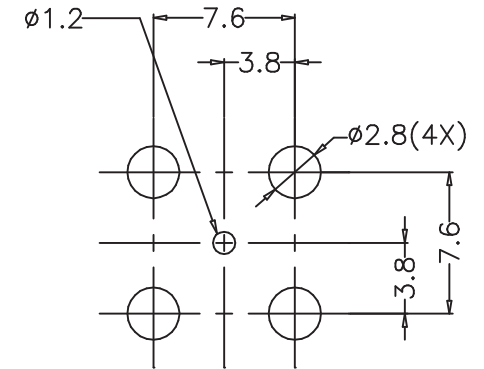

CTP-156G

MOUNTING HOLES

Phone 1-800-809-2751

Fax 1-510-440-0579

www.connect-tech-products.com • info@connect-tech-products.com

4428 Technology Drive • Fremont, CA 94538, USA • 510-498-8815 • Fax: 510-440-0579