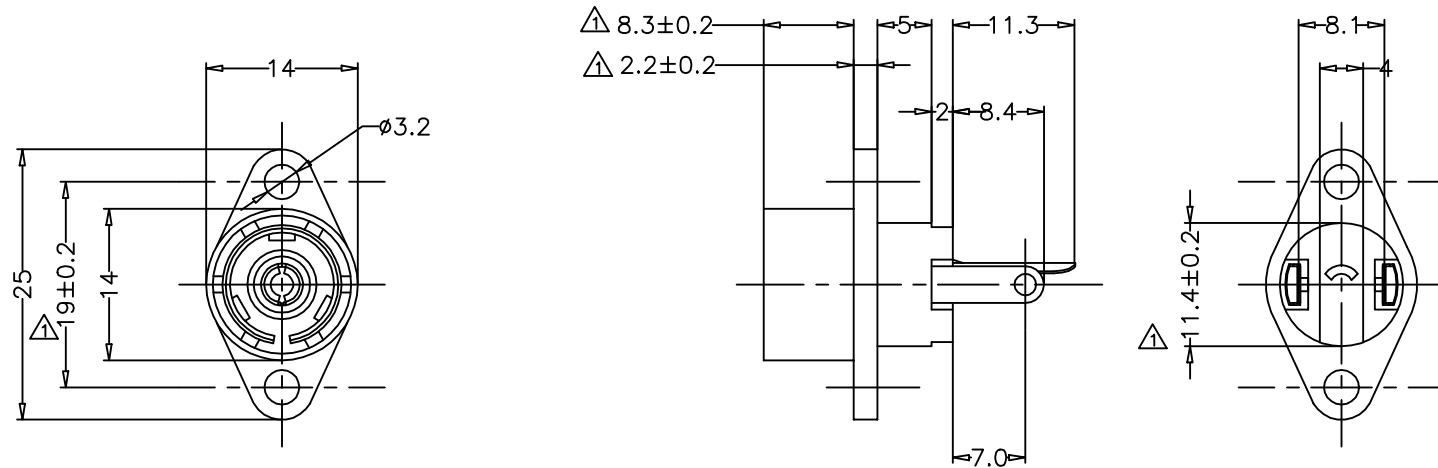

CTP-124B

PARTS LIST				
ITEM	PARTS NAME	PARTS NO.	MATERIAL	FINISH
1	SHIELD CASE	P-003D-00	ABS	-
2	CENTER CONTACT	P-009B-00	SPRING BRASS	Ni
3	CONTACT SPRING SHACKLE	P-016A-00	SPRING BRASS	Ni

Phone 1-800-809-2751