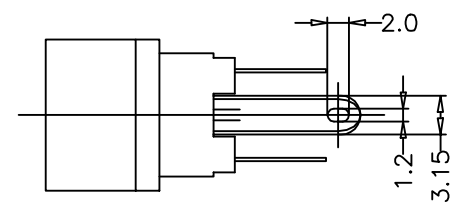

CTP-124B

PARTS LIST				
ITEM	PARTS NAME	PARTS NO.	MATERIAL	FINISH
1	SHIELD CASE	P-003D-00	ABS	-
2	CENTER CONTACT	P-009B-00	SPRING BRASS	Ni
3	CONTACT SPRING SHACKLE	P-016A-00	SPRING BRASS	Ni

Phone 1-800-809-2751