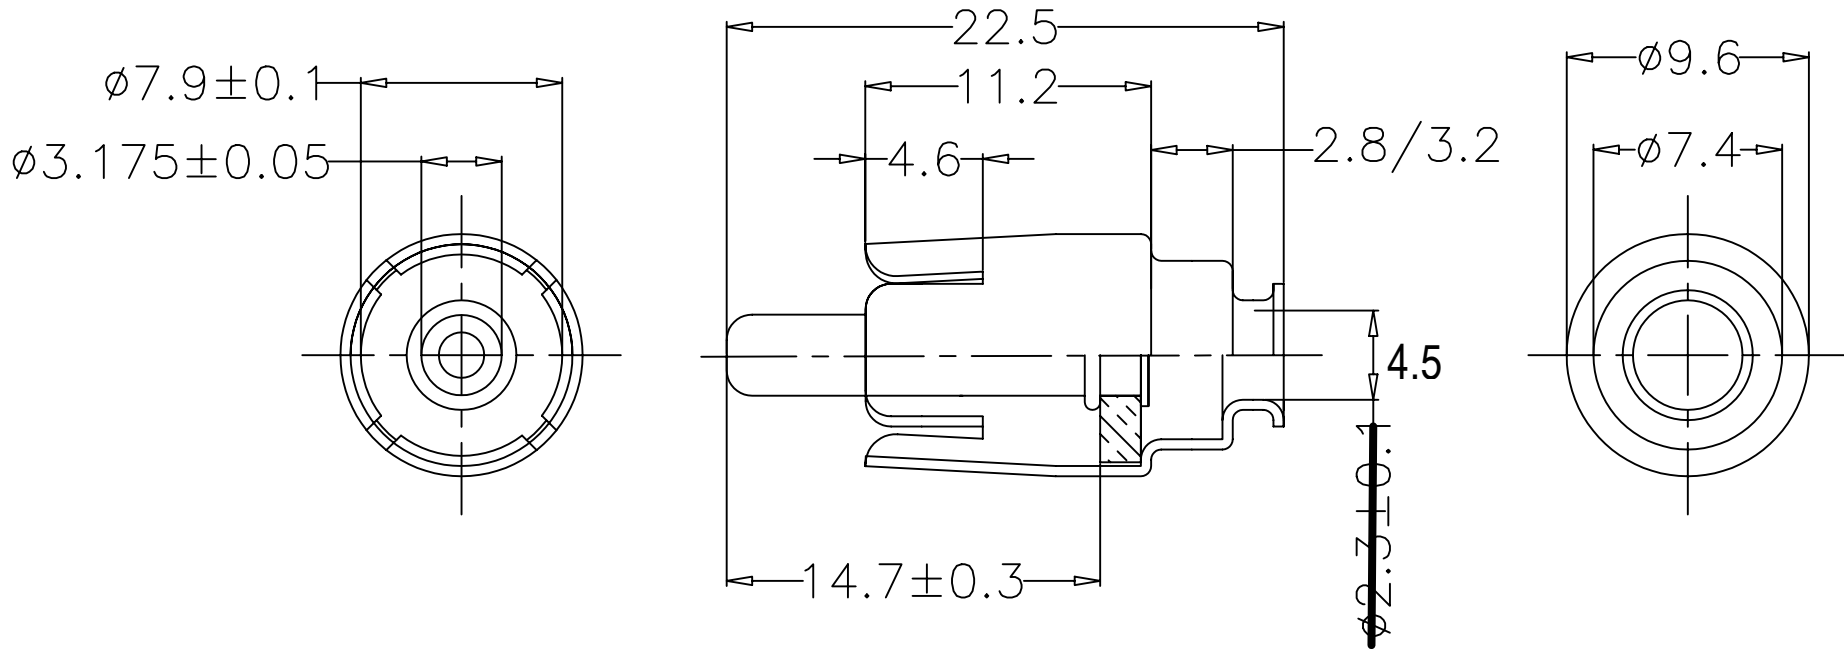

CTP-034

* COMPARABLE WITH :

PARTS LIST				
ITEM	PARTS NAME	PARTS NO.	MATERIAL	FINISH
1	SHIELD CASE	P-010A-02	C.R.STEEL	Ni
2	CENTER CONTACT	P-002B-00	BRASS	Ni
3	INSULATOR WASHER	P-002C-00	POLYESTER	-

Phone 1-800-809-2751