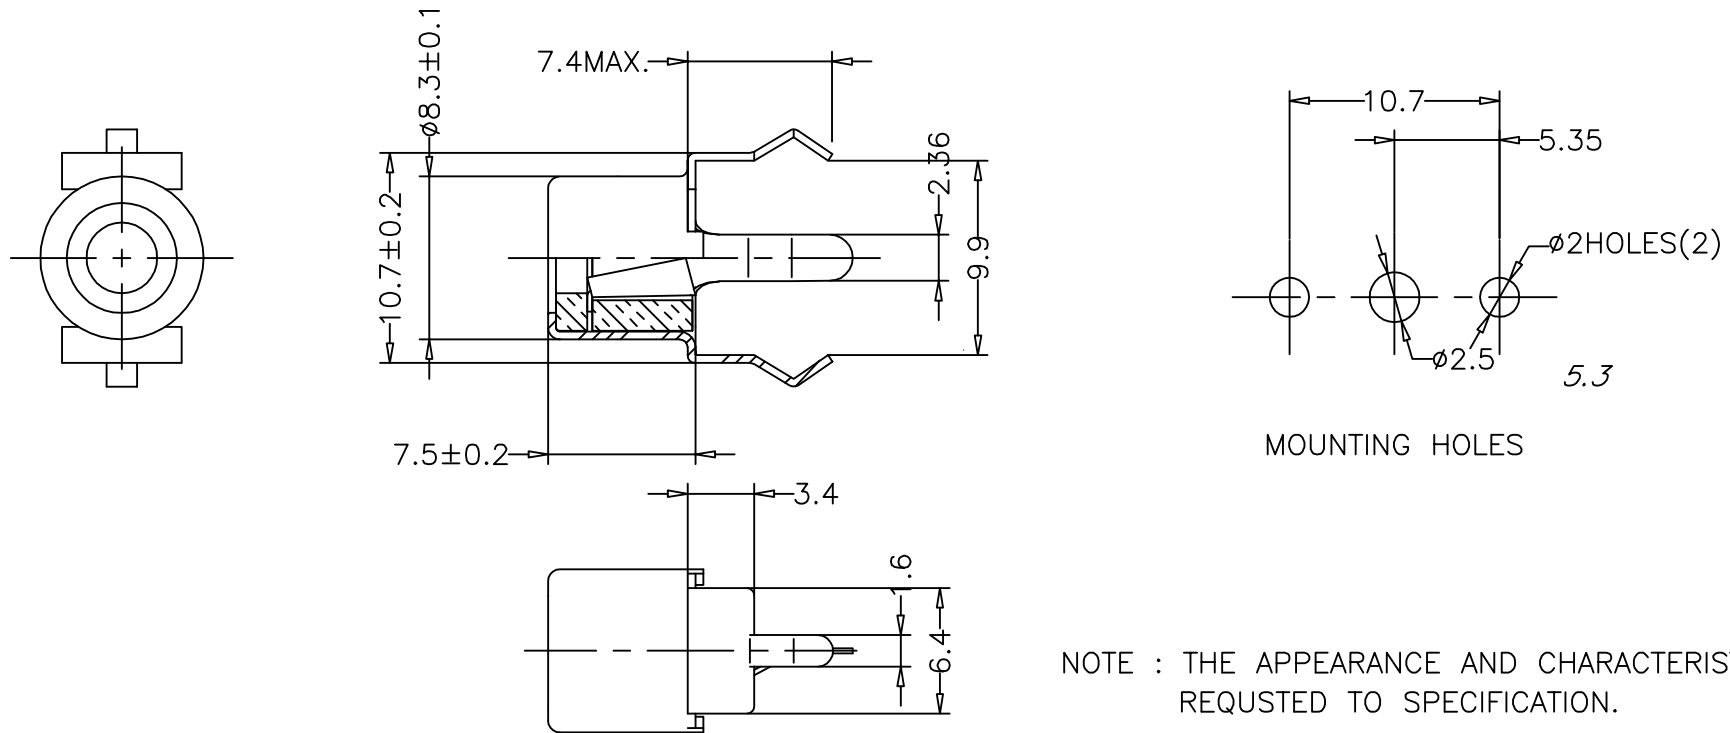

CTP-003

NOTE : THE APPEARANCE AND CHARACTERISTIC REQUESTED TO SPECIFICATION.

* COMPARABLE WITH :

4	INSULATOR WASHER	J-003D-12BR	PHENOLIC	-
3	CENTER CONTACT	J-002C-00	SPRING BRASS	Tin Lead
2	INSULATOR BUSHING	J-002B-01	PBT	-
1	SHIELD CASE	J-006A-01	BRASS	TIN
ITEM	PARTS NAME	PARTS NO.	MATERIAL	FINISH
PARTS LIST				