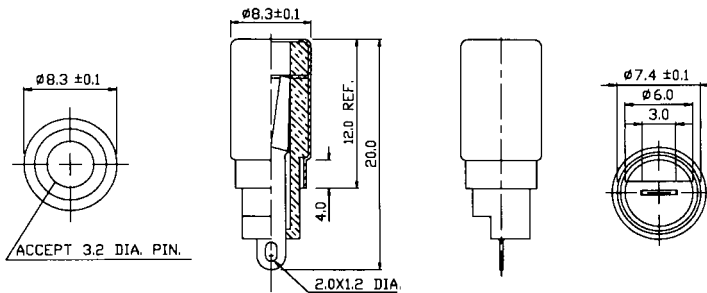

Phono: Straight, Solder and Roll Over Jacks

COLOR OPTIONS

CTP-001
ROLL OVER PHONO JACK

COLOR OPTIONS

CTP-088B
SOLDER PHONO JACK

COLOR OPTIONS

CTP-017-2A
PHONO JACK FOR MOLDED CABLE

COLOR OPTIONS

CTP-017-03
PHONO JACK FOR MOLDED CABLE