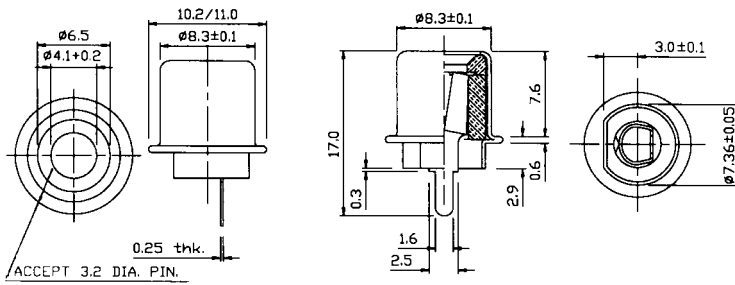

Phono: Straight, Solder and Roll Over Jacks

COLOR OPTIONS

CTP-001
ROLL OVER PHONO JACK

COLOR OPTIONS

CTP-088B
SOLDER PHONO JACK

COLOR OPTIONS

CTP-017-2A
PHONO JACK FOR MOLDED CABLE

COLOR OPTIONS

CTP-017-03
PHONO JACK FOR MOLDED CABLE