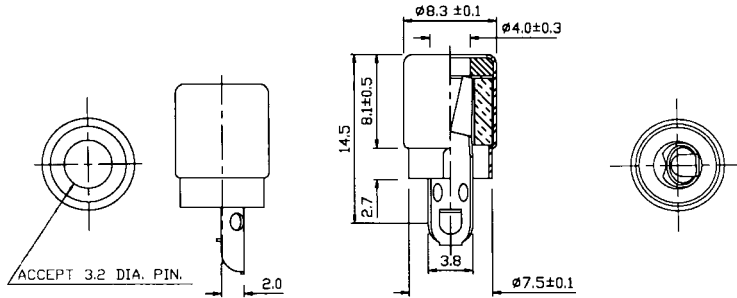

Phono: Straight, Solder and Roll Over Jacks

COLOR OPTIONS

CTP-001
ROLL OVER PHONO JACK

COLOR OPTIONS

CTP-088B
SOLDER PHONO JACK

COLOR OPTIONS

CTP-017-2A
PHONO JACK FOR MOLDED CABLE

COLOR OPTIONS

CTP-017-03
PHONO JACK FOR MOLDED CABLE