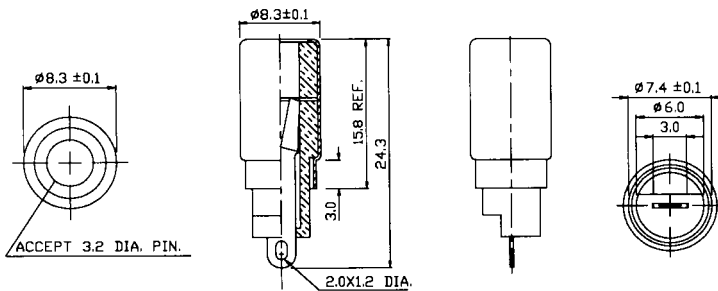

Phono: Straight, Solder and Roll Over Jacks

COLOR OPTIONS

CTP-001
ROLL OVER PHONO JACK

COLOR OPTIONS

CTP-088B
SOLDER PHONO JACK

COLOR OPTIONS

CTP-017-2A
PHONO JACK FOR MOLDED CABLE

COLOR OPTIONS

CTP-017-03
PHONO JACK FOR MOLDED CABLE