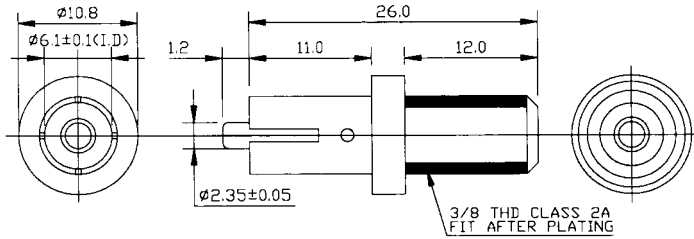

Straight Adapters: Miniature Phono Plug To IEC and F Female Type

CTP-186H
MINI PHONO PLUG TO F FEMALE

CTP-186H-01
MINI PHONO PLUG TO F FEMALE

CTP-186H-02
MINI PHONO PLUG TO IEC FEMALE

CTP-186J
PHONO PLUG TO F FEMALE