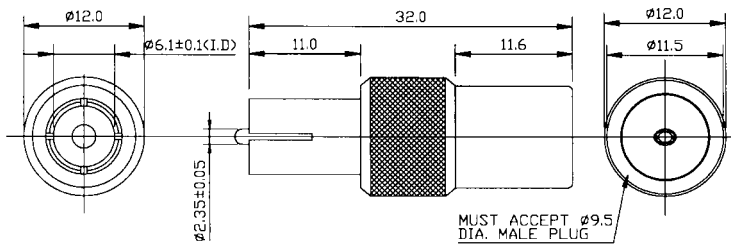

Straight Adapters: Miniature Phono Plug To IEC and F Female Type

CTP-186H
MINI PHONO PLUG TO F FEMALE

CTP-186H-01
MINI PHONO PLUG TO F FEMALE

CTP-186H-02
MINI PHONO PLUG TO IEC FEMALE

CTP-186J
PHONO PLUG TO F FEMALE