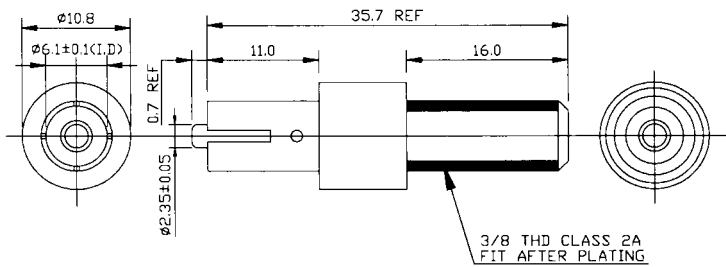

Straight Adapters: Miniature Phono Plug To IEC and F Female Type

CTP-186H
MINI PHONO PLUG TO F FEMALE

CTP-186H-01
MINI PHONO PLUG TO F FEMALE

CTP-186H-02
MINI PHONO PLUG TO IEC FEMALE

CTP-186J
PHONO PLUG TO F FEMALE