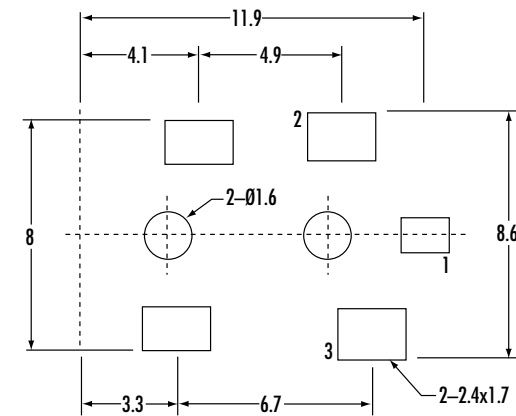

# DCP-238-065

- |                  |             |
|------------------|-------------|
| 1 HOUSING        | PA9T        |
| 2 PIN (Ø1.25)    | BRASS       |
| 3 PIN TERMINAL   | 0.3T BRONZE |
| 4 BREAK TERMINAL | 0.2T BRONZE |