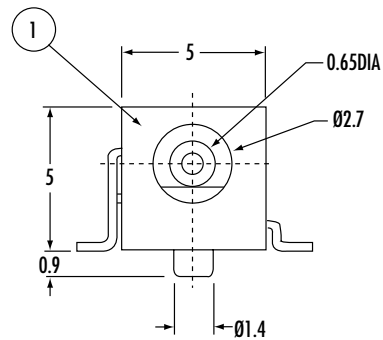

# DCP-238-065

- |                  |             |
|------------------|-------------|
| 1 HOUSING        | PA9T        |
| 2 PIN (Ø1.25)    | BRASS       |
| 3 PIN TERMINAL   | 0.3T BRONZE |
| 4 BREAK TERMINAL | 0.2T BRONZE |