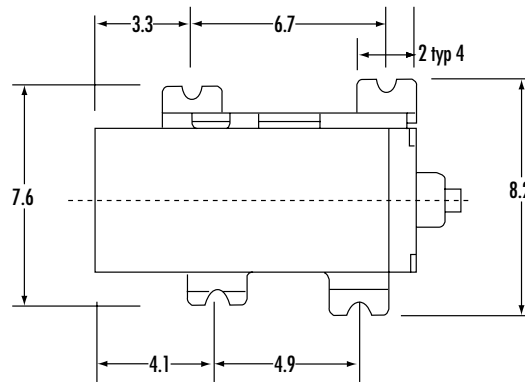

# DCP-238-065

- |                  |             |
|------------------|-------------|
| 1 HOUSING        | PA9T        |
| 2 PIN (Ø1.25)    | BRASS       |
| 3 PIN TERMINAL   | 0.3T BRONZE |
| 4 BREAK TERMINAL | 0.2T BRONZE |