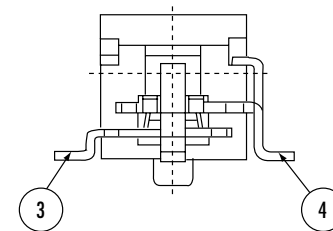

# DCP-238-065

- |                  |             |
|------------------|-------------|
| 1 HOUSING        | PA9T        |
| 2 PIN (Ø1.25)    | BRASS       |
| 3 PIN TERMINAL   | 0.3T BRONZE |
| 4 BREAK TERMINAL | 0.2T BRONZE |