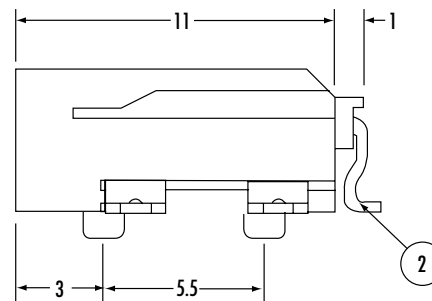

# DCP-238-065

- |                  |             |
|------------------|-------------|
| 1 HOUSING        | PA9T        |
| 2 PIN (Ø1.25)    | BRASS       |
| 3 PIN TERMINAL   | 0.3T BRONZE |
| 4 BREAK TERMINAL | 0.2T BRONZE |