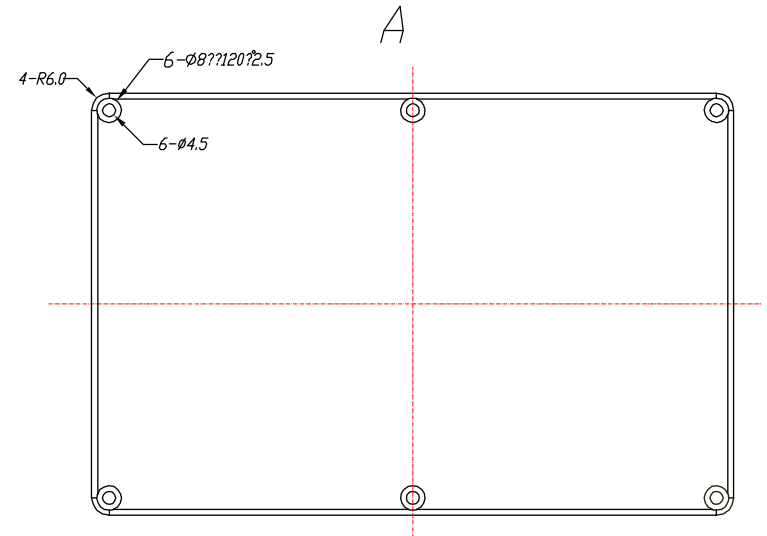

Phone 1-800-809-2751

Fax 1-510-440-0579

www.connect-tech-products.com • info@connect-tech-products.com

4428 Technology Drive • Fremont, CA 94538, USA • 510-498-8815 • Fax: 510-440-0579