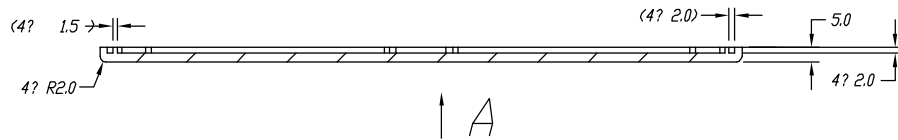

Phone 1-800-809-2751

Fax 1-510-440-0579

www.connect-tech-products.com • info@connect-tech-products.com

4428 Technology Drive • Fremont, CA 94538, USA • 510-498-8815 • Fax: 510-440-0579