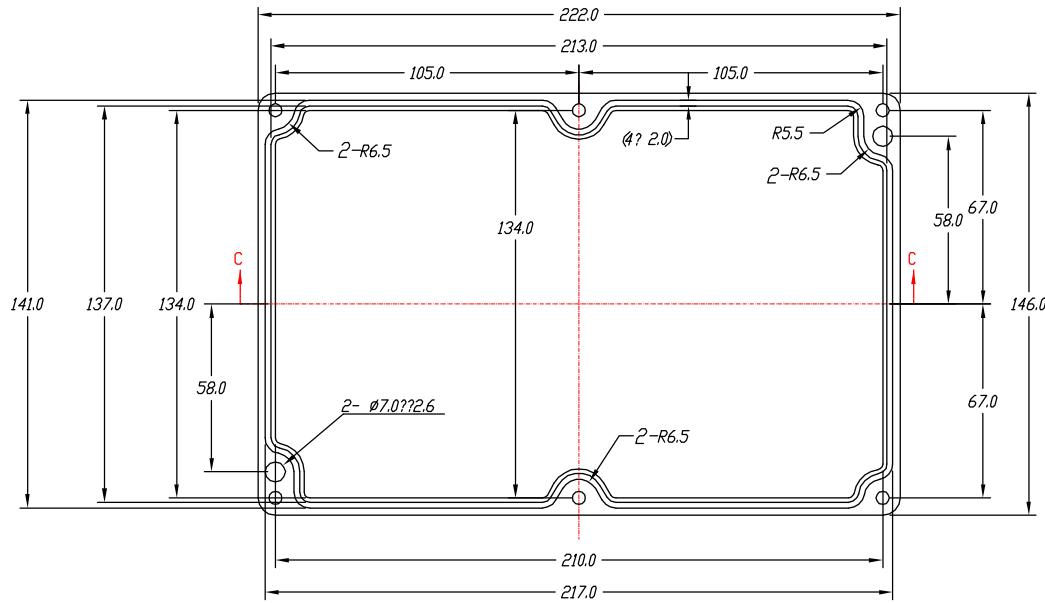

Phone 1-800-809-2751

Fax 1-510-440-0579

www.connect-tech-products.com • info@connect-tech-products.com

4428 Technology Drive • Fremont, CA 94538, USA • 510-498-8815 • Fax: 510-440-0579