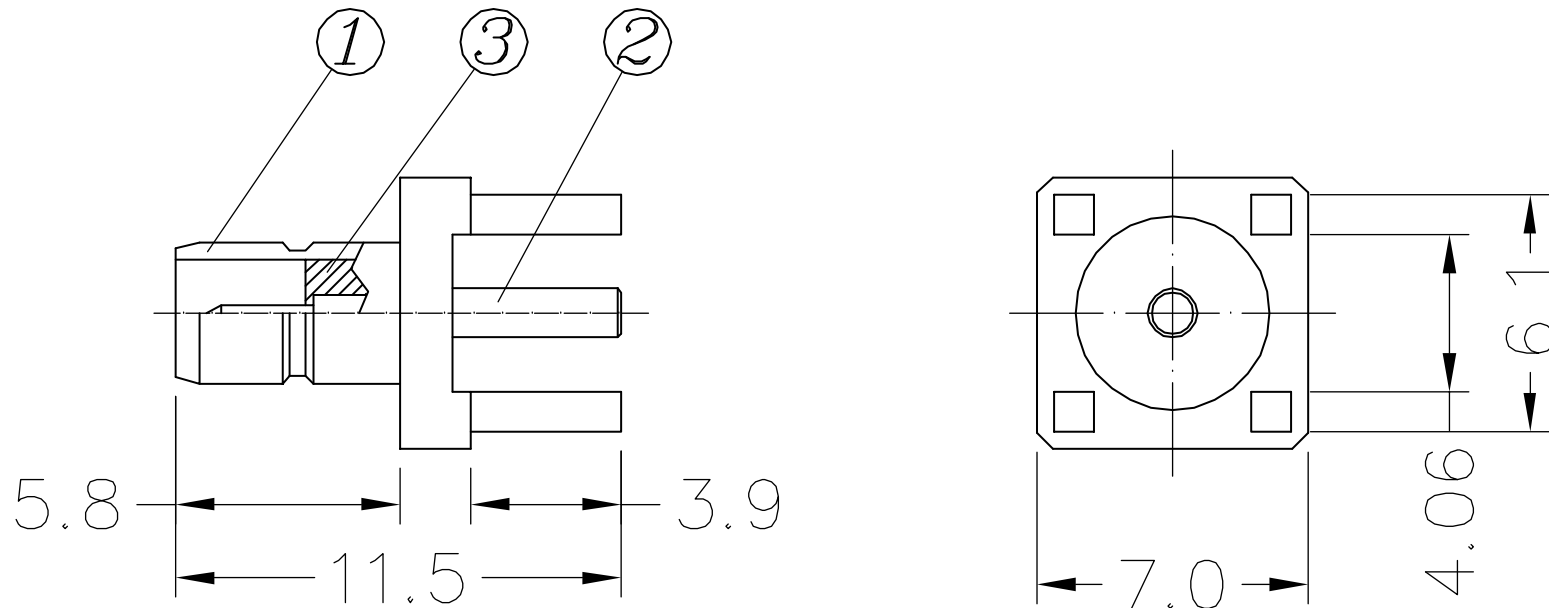

CTP-SMB-902M-75

MATERIAL AND FINISH

- ① BRASS / 5u" GOLDEN PLANTED
- ② BRASS / 30u" GOLDEN PLANTED
- ③ TEFLON

Phone 1-800-809-2751

Fax 1-510-440-0579

www.connect-tech-products.com • info@connect-tech-products.com