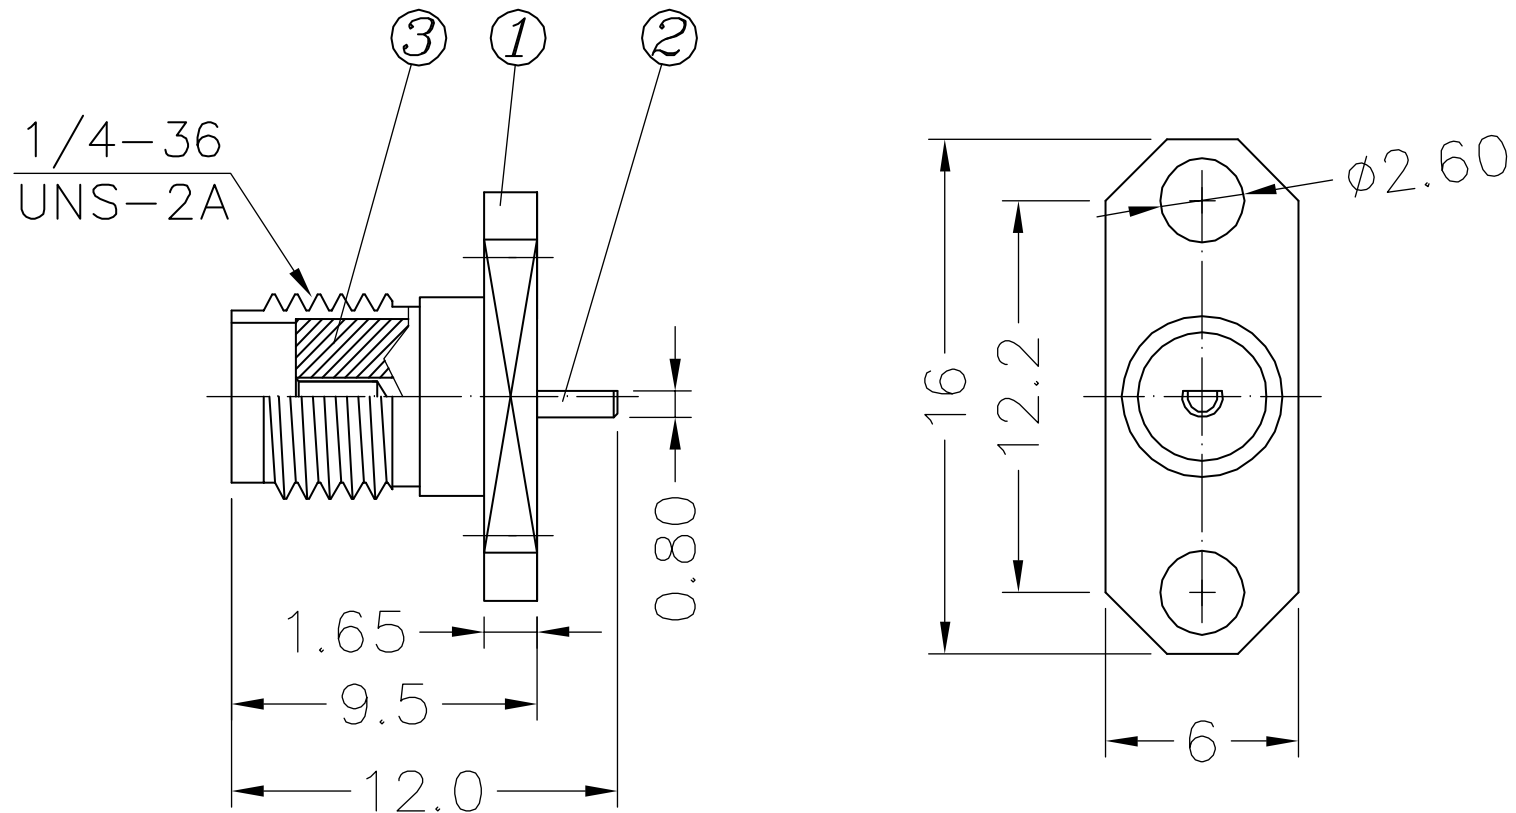

CTP-SMA-719

MATERIAL AND FINISH

- ① BRASS / 5u" GOLDEN PLATED
- ② BERYLLIUM COPPER / 30u" GOLDEN PLATED
- ③ TEFLON

Phone 1-800-809-2751

Fax 1-510-440-0579

www.connect-tech-products.com • info@connect-tech-products.com