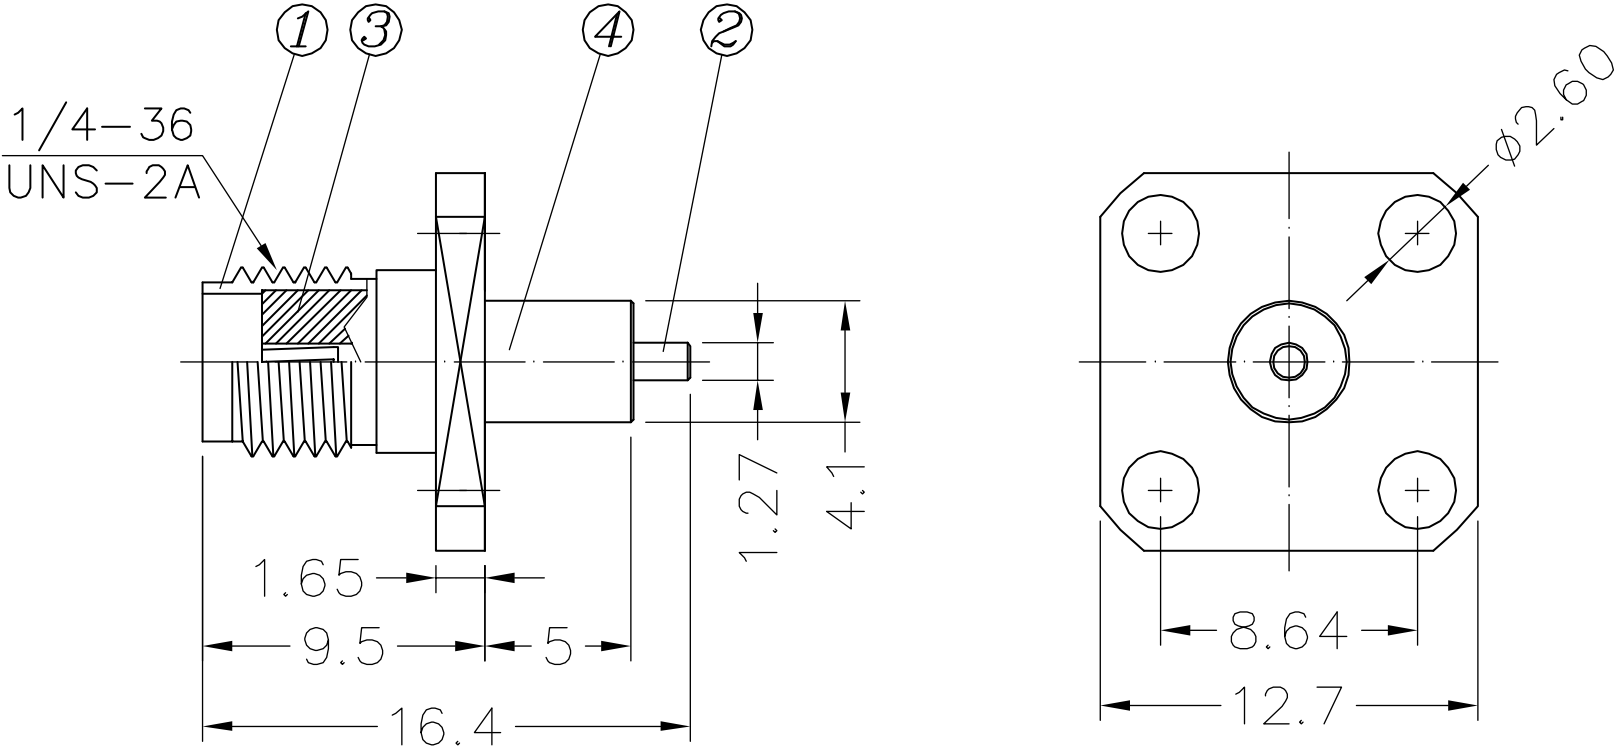

CTP-SMA-718

MATERIAL AND FINISH

- ① BRASS / 5u" GOLDEN PLANTED
- ② BERYLLIUM COPPER / 30u" GOLDEN PLANTED
- ③④ TEFLON

Phone 1-800-809-2751

Fax 1-510-440-0579

www.connect-tech-products.com • info@connect-tech-products.com