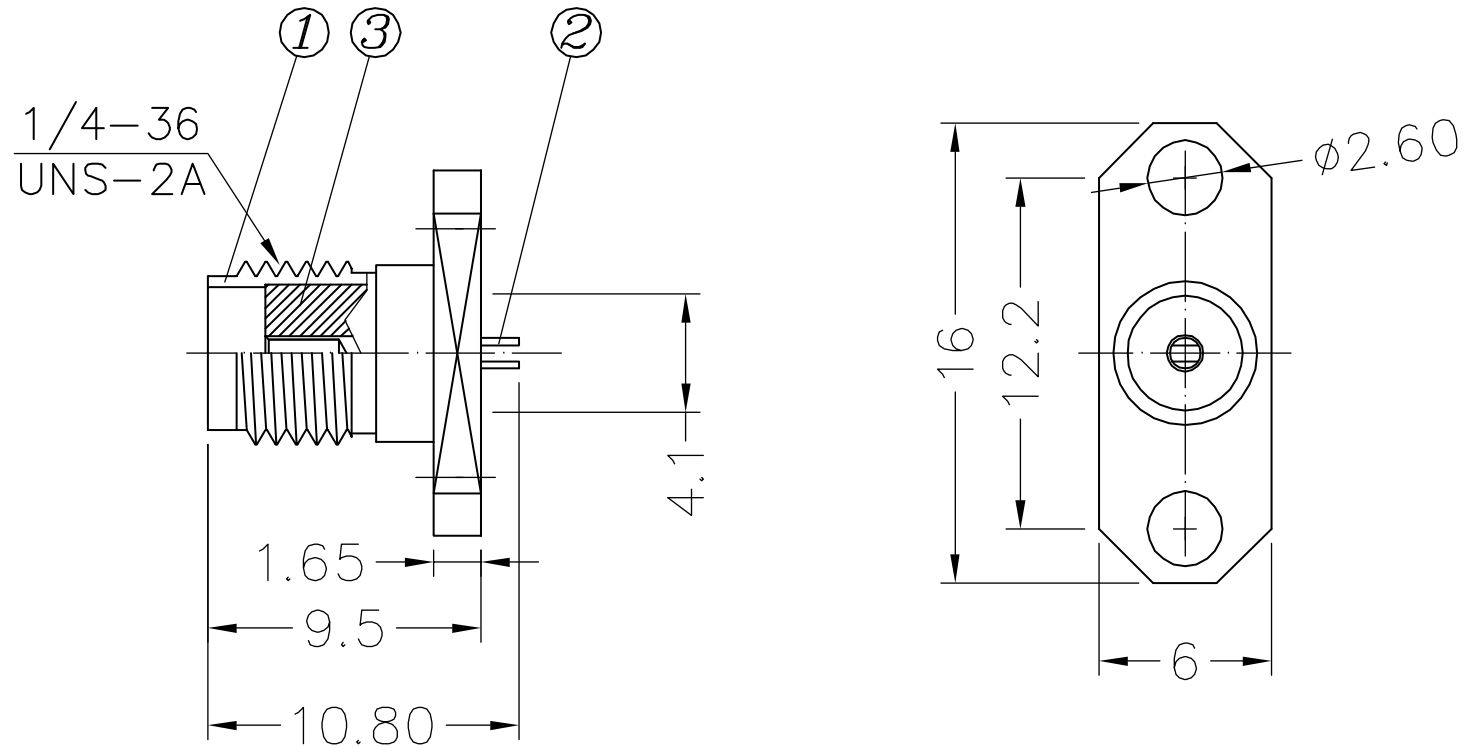

# CTP-SMA-713

## MATERIAL AND FINISH

- ① BRASS / 5 $\mu$ " GOLDEN PLATED
- ② BERYLLIUM COPPER / 30 $\mu$ " GOLDEN PLATED
- ③ TEFLON

Phone 1-800-809-2751

Fax 1-510-440-0579

[www.connect-tech-products.com](http://www.connect-tech-products.com) • [info@connect-tech-products.com](mailto:info@connect-tech-products.com)