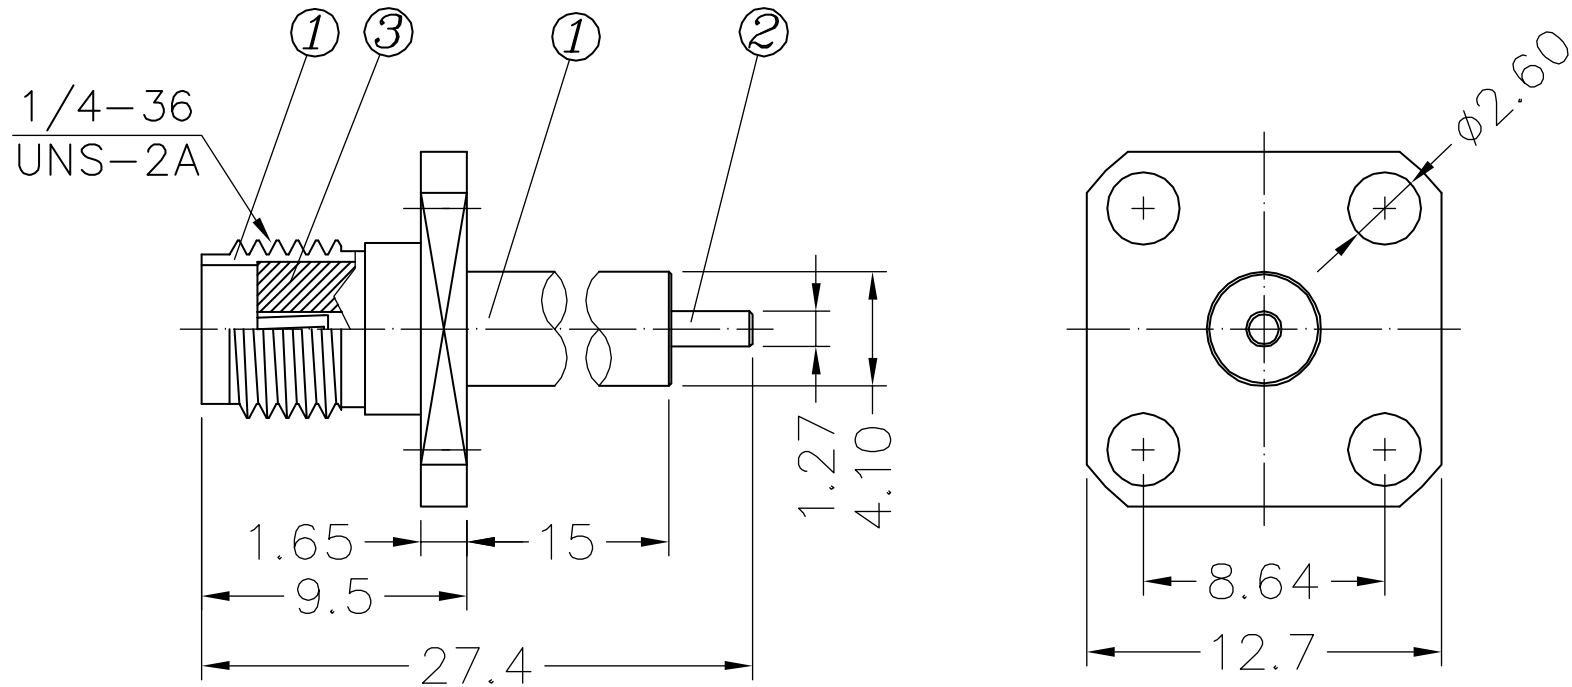

CTP-SMA-709

MATERIAL AND FINISH

- ① BRASS / 5 μ " GOLDEN PLANTED
- ② BERYLLIUM COPPER / 30 μ " GOLDEN PLANTED
- ③④ TEFLON

Phone 1-800-809-2751

Fax 1-510-440-0579

www.connect-tech-products.com • info@connect-tech-products.com