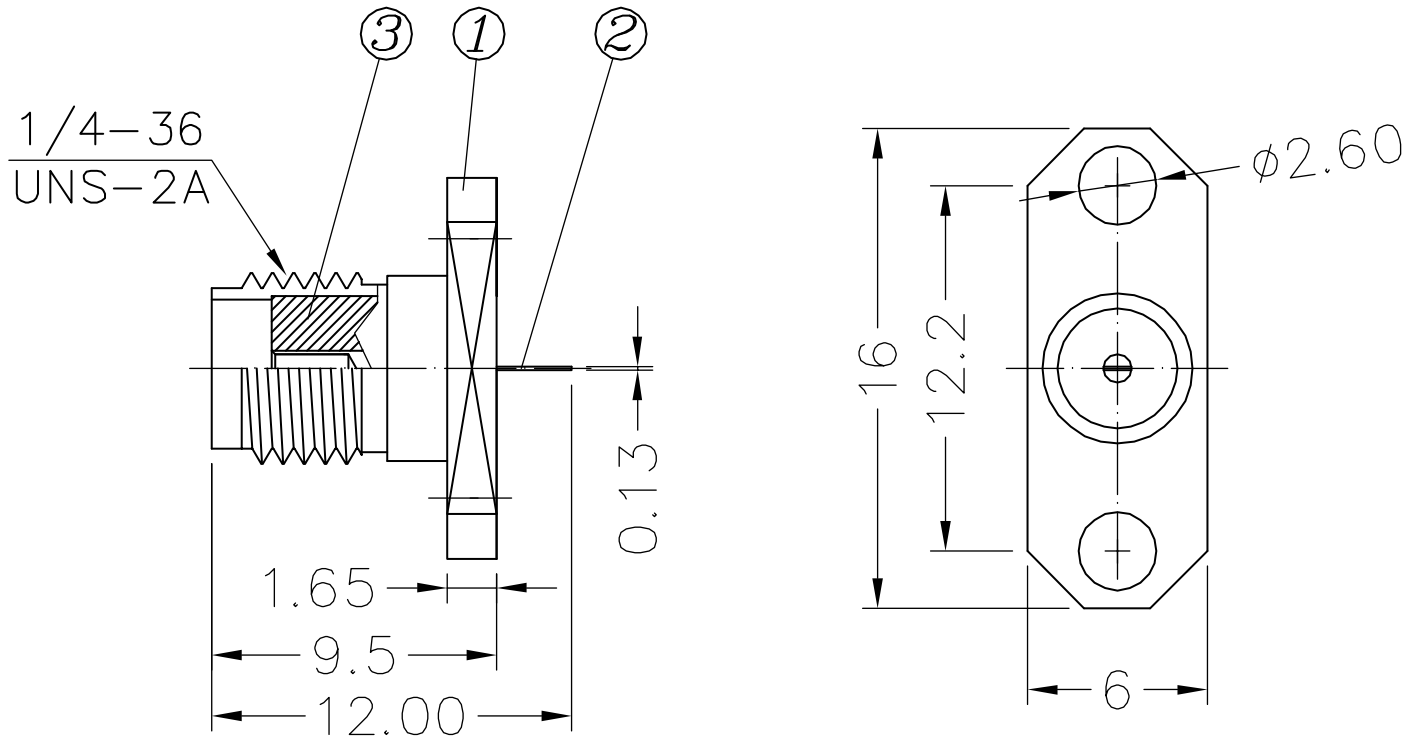

CTP-SMA-707

MATERIAL AND FINISH

- ① BRASS / 5 μ " GOLDEN PLATED
- ② BERYLLIUM COPPER / 30 μ " GOLDEN PLATED
- ③ TEFLON

Phone 1-800-809-2751

Fax 1-510-440-0579

www.connect-tech-products.com • info@connect-tech-products.com