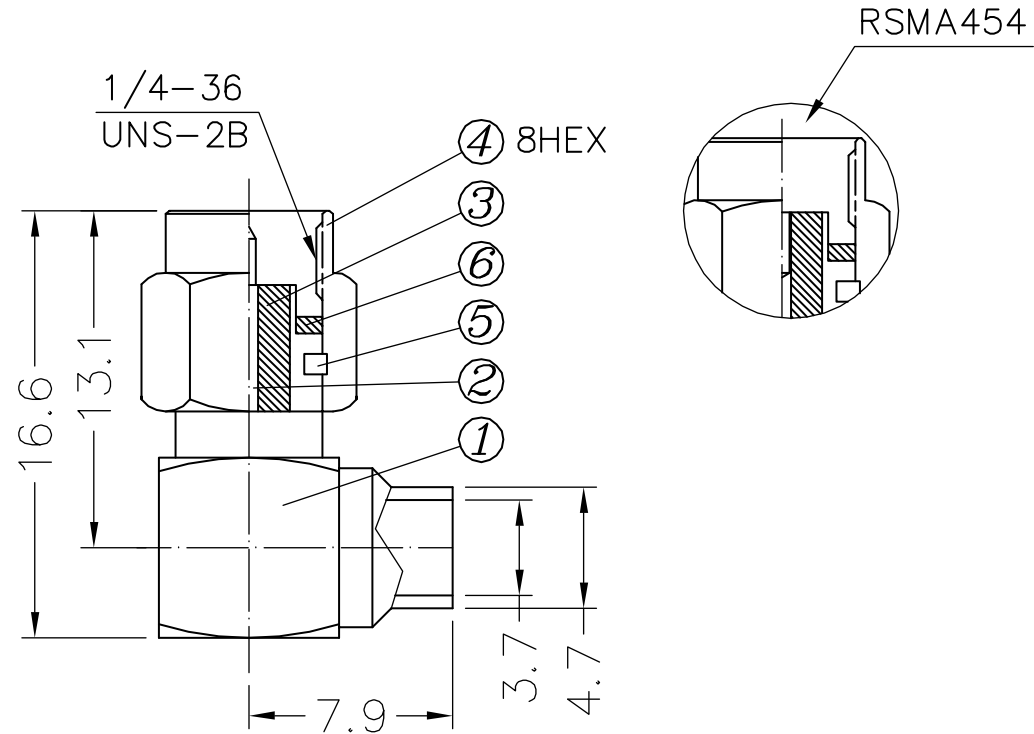

# CTP-SMA-506M-141

## MATERIAL AND FINISH

- ① ④ BRASS / 5u" GOLDEN PLANTED
- ② COPPER / 30u" GOLDEN PLANTED
- ③ TEFLON
- ⑤ BERYLLIUM COPPER
- ⑥ SILICON RUBBER

Phone 1-800-809-2751

Fax 1-510-440-0579

[www.connect-tech-products.com](http://www.connect-tech-products.com) • [info@connect-tech-products.com](mailto:info@connect-tech-products.com)