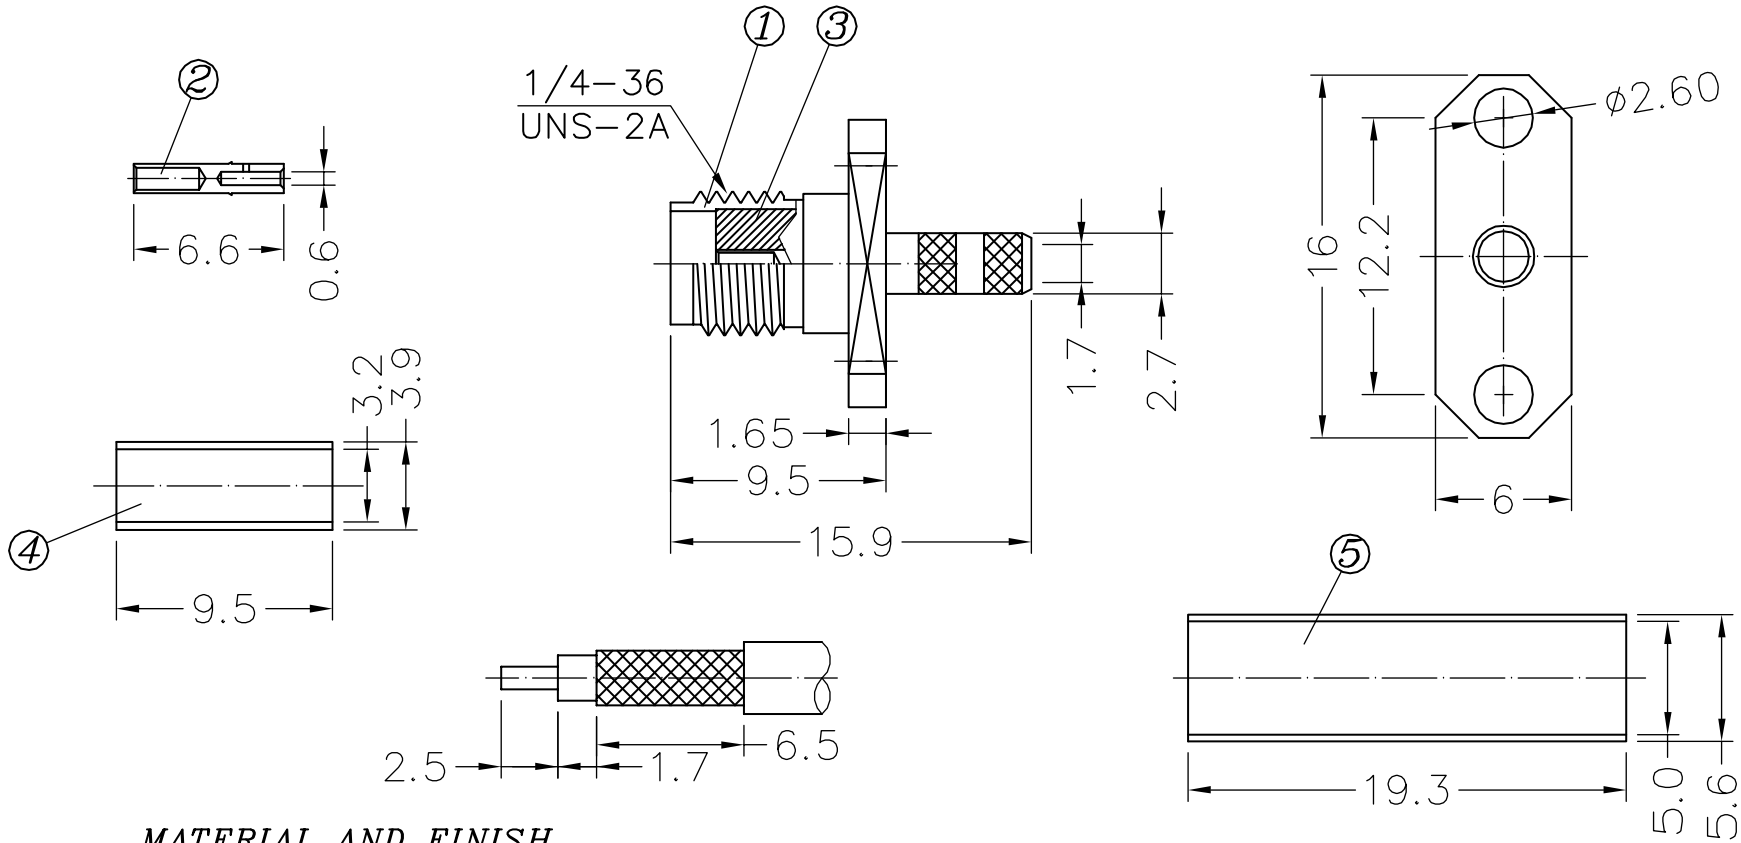

CTP-SMA-504-174

MATERIAL AND FINISH

- ①④ BRASS/ 5u" GOLDEN PLANTED
- ② BERYLLIUM COPPER/ 30u" GOLDEN PLANTED
- ③ TEFLON
- ⑤ SHRINK PLASTICS

Phone 1-800-809-2751

Fax 1-510-440-0579

www.connect-tech-products.com • info@connect-tech-products.com