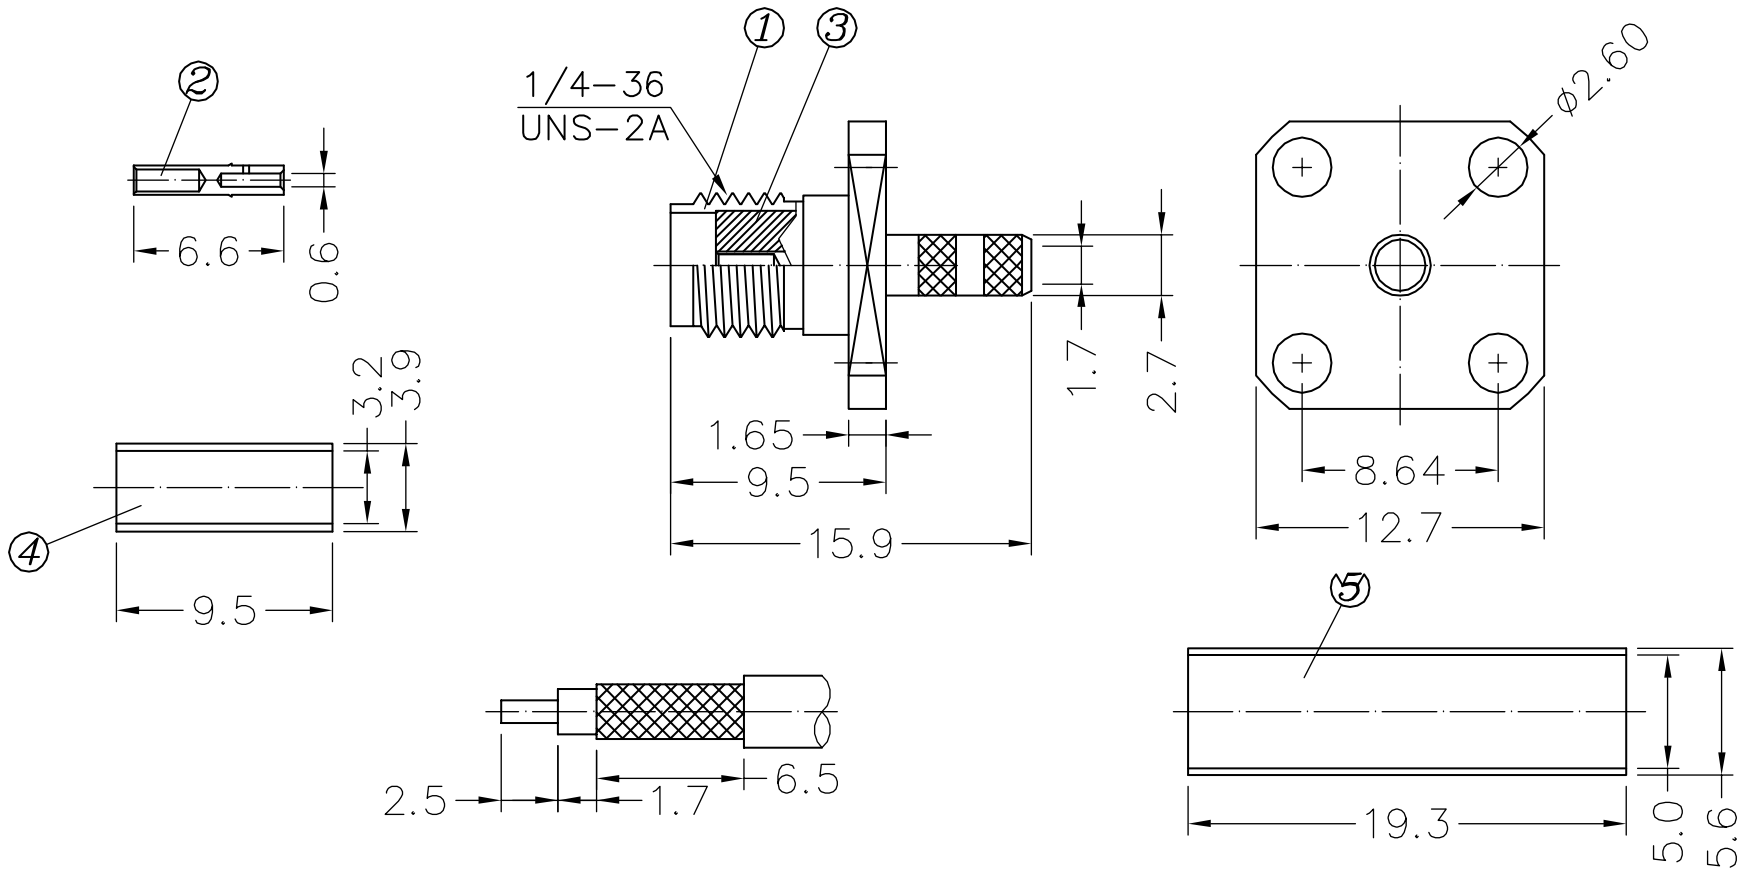

CTP-SMA-502-174

MATERIAL AND FINISH

- ①④ BRASS / 5u" GOLDEN PLANTED
- ② BERYLLIUM COPPER / 30u" GOLDEN PLANTED
- ③ TEFLON
- ⑤ SHRINK PLASTICS

Phone 1-800-809-2751

Fax 1-510-440-0579

www.connect-tech-products.com • info@connect-tech-products.com