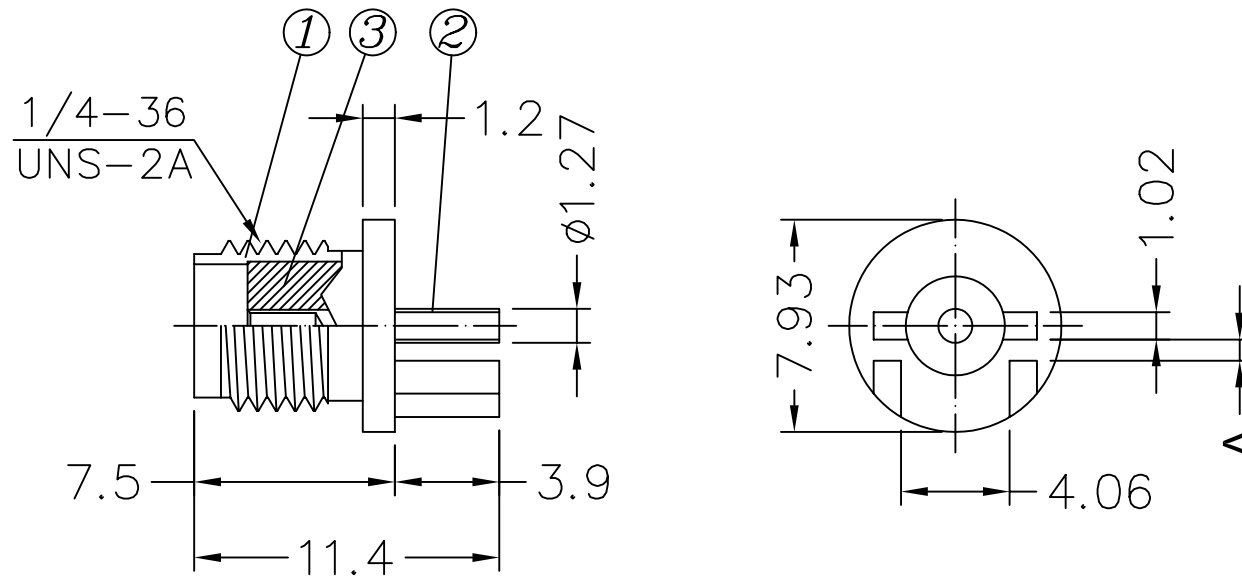

CTP-SMA-102

A=1.58

MATERIAL AND FINISH

- ① BRASS / 5 μ ' GOLDEN PLANTED
- ② BERYLLIUM COPPER / 30 μ ' GOLDEN PLANTED
- ③ TEFLON

Phone 1-800-809-2751

Fax 1-510-440-0579

www.connect-tech-products.com • info@connect-tech-products.com