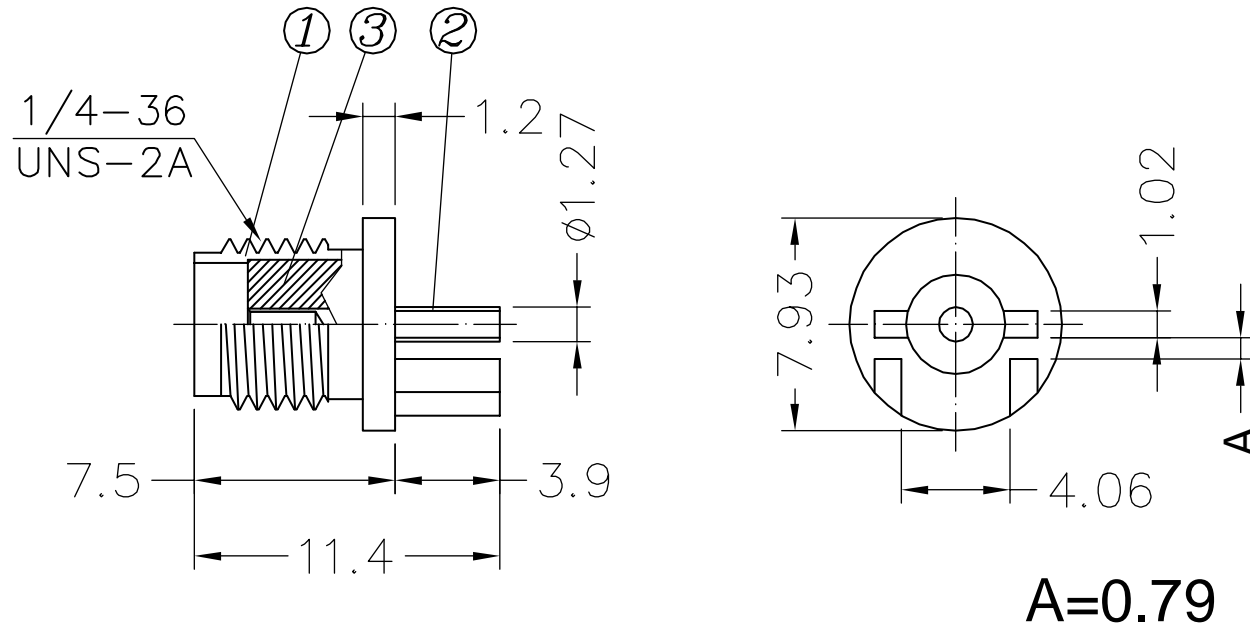

CTP-SMA-101

MATERIAL AND FINISH

- ① BRASS / 5 μ " GOLDEN PLATED
- ② BERYLLIUM COPPER / 30 μ " GOLDEN PLATED
- ③ TEFLON

Phone 1-800-809-2751

Fax 1-510-440-0579

www.connect-tech-products.com • info@connect-tech-products.com