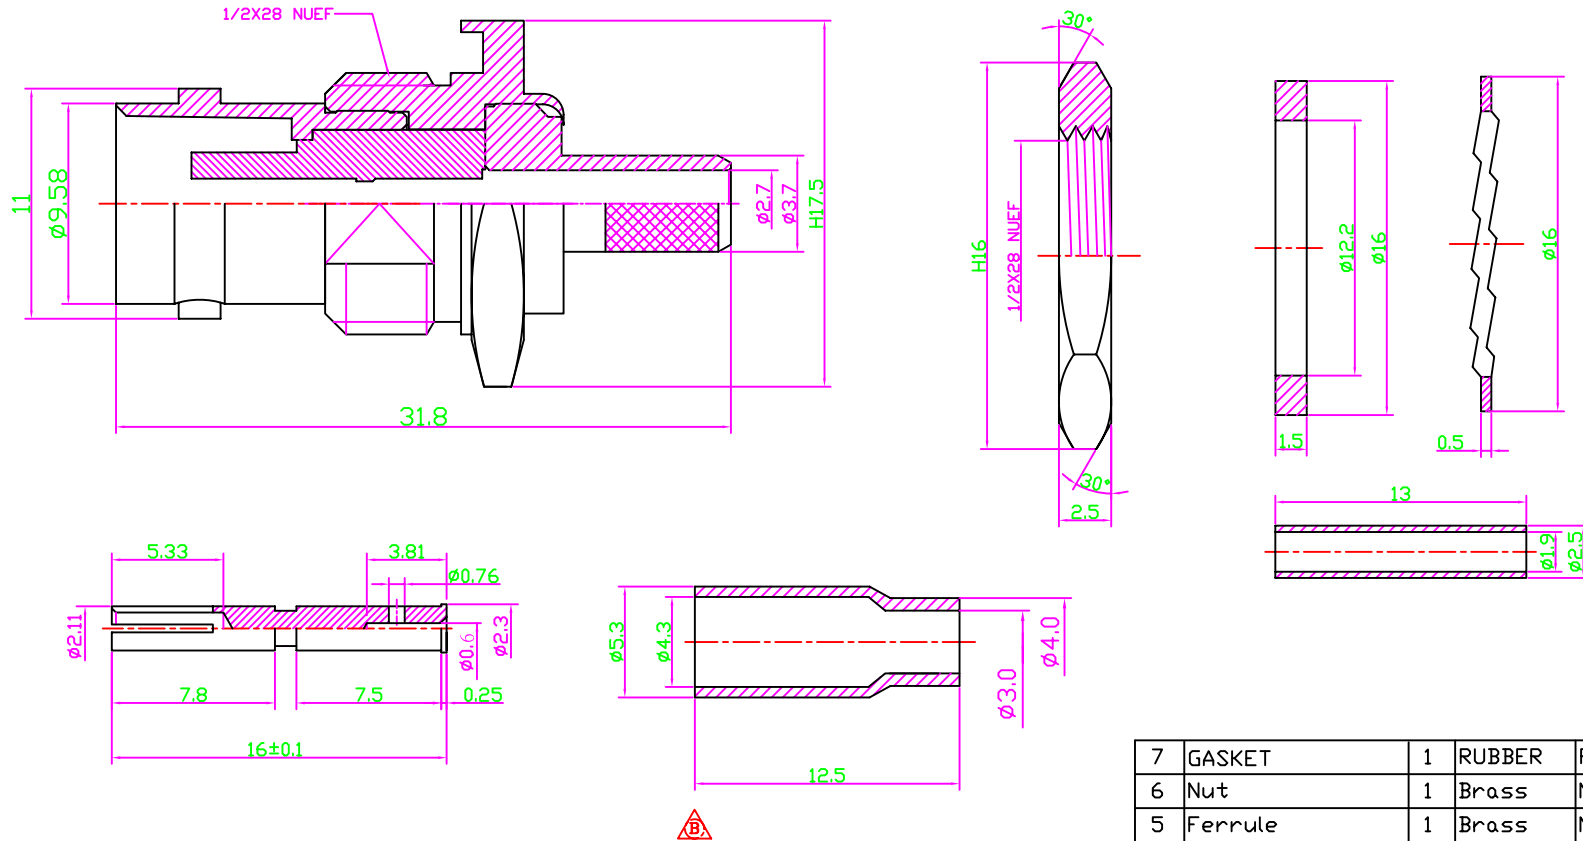

CTP-BH-2007

BNC SERIES
BULKHEAD, CRIMP, VERTICAL
RG316, FEMALE

TOLERANCES	
X.X	±0.3
X.XX	±0.2
X.XXX	±0.1
Angle	±5°

7	GASKET	1	RUBBER	RED
6	Nut	1	Brass	Nickel
5	Ferrule	1	Brass	Nickel
4	Washer	1	Brass	Nickel
3	Dielectric	1	DELTRIN	None
2	Pin	1	Brass	Gold
1	Body	1	Brass	Nickel
NO	Description	Q'ty	Material	Finish