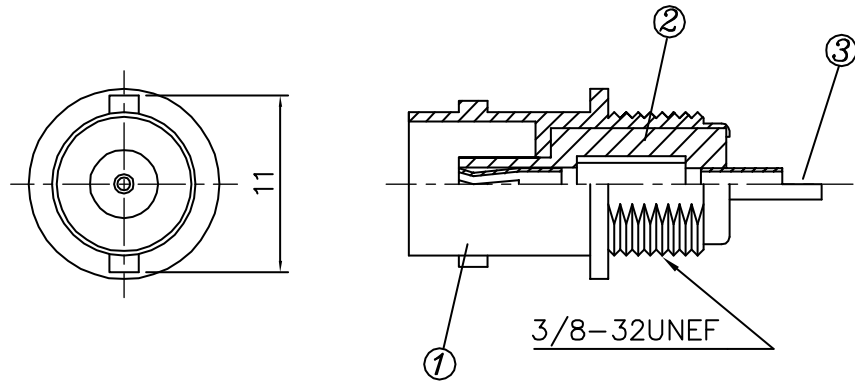

CTP-BH-010-P2B

CTP-7BH-010-P2B

LOCK WASHER

HEX. NUT

RECOMMAND
HOLE CUT OUT

MATERIAL & FINISH

- ① BODY---ZINC ALLOY NICKEL PLATING
- ② DIELECTRIC-----DELTRIN (SHORT)
- ③ CENTER CONTACT- PHOSPHOR BRONZE, GOLD PLATING
- ④ WASHER-----STEEL, NICKEL PLATING
- ⑤ NUT-----IRON, NICKEL PLATING