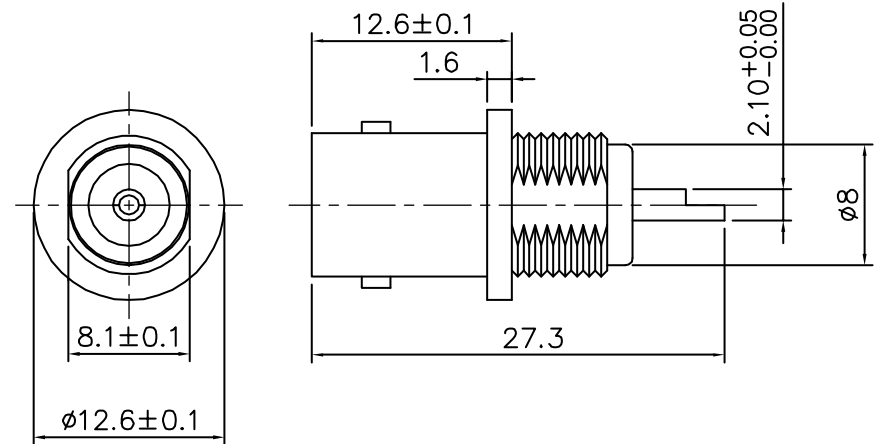

CTP-BH-010-P2B

CTP-7BH-010-P2B

LOCK WASHER

HEX. NUT

RECOMMAND
HOLE CUT OUT

MATERIAL & FINISH

- ① BODY---ZINC ALLOY NICKEL PLATING
- ② DIELECTRIC-----DELTRIN (SHORT)
- ③ CENTER CONTACT- PHOSPHOR BRONZE, GOLD PLATING
- ④ WASHER-----STEEL, NICKEL PLATING
- ⑤ NUT-----IRON, NICKEL PLATING