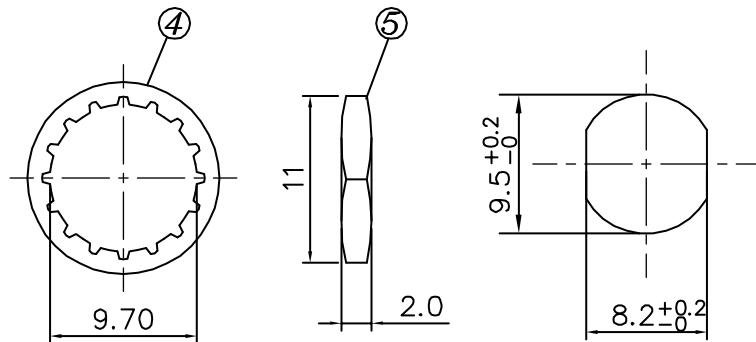

CTP-BH-010-P2B

CTP-7BH-010-P2B

LOCK WASHER

HEX. NUT

RECOMMAND
HOLE CUT OUT

MATERIAL & FINISH

- ① BODY---ZINC ALLOY NICKEL PLATING
- ② DIELECTRIC-----DELTRIN (SHORT)
- ③ CENTER CONTACT- PHOSPHOR BRONZE, GOLD PLATING
- ④ WASHER-----STEEL, NICKEL PLATING
- ⑤ NUT-----IRON, NICKEL PLATING