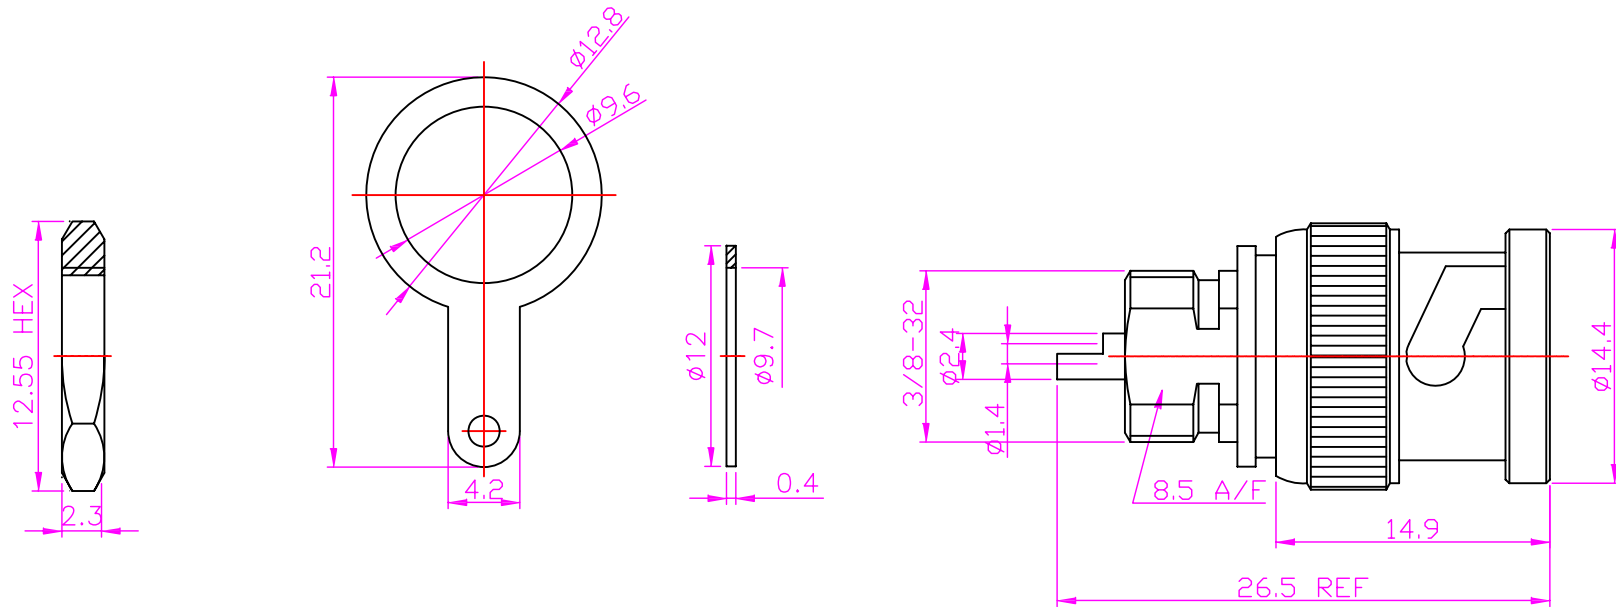

CTP-BH-010-M

CTP-7BH-010-M

12	NUT	STEEL	NICKEL	1
11	TAG	STEEL	NICKEL	1
10	WASHER	STEEL	NICKEL	1
9	SHELL	ZINC	NICKEL	1
8	GASKET	RUBBER	RED	1
7	C RING	STEEL	NICKEL	1
6	SPRING	STEEL	NICKEL	1
5	WASHER	STEEL	NICKEL	1
4	INSULATOR	DELIN	WHITE	1
3	CONTACT PIN	BRASS	GOLD	1
2	INSULATOR	DELIN	WHITE	1
1	BODY	BRASS	NICKEL	1
NO	DESCRIPTION	MATERIAL	FINISH	QTY

TOLERANCES

X.X ±0.3
 X.XX ±0.2
 X.XXX ±0.1
 Angle ±5°

RoHS COMPLIANT
 EU Directive 2002/95/EC

Phone 1-800-809-2751

Fax 1-510-440-0579

www.connect-tech-products.com • info@connect-tech-products.com

4428 Technology Drive • Fremont, CA 94538, USA • 510-498-8815 • Fax: 510-440-0579