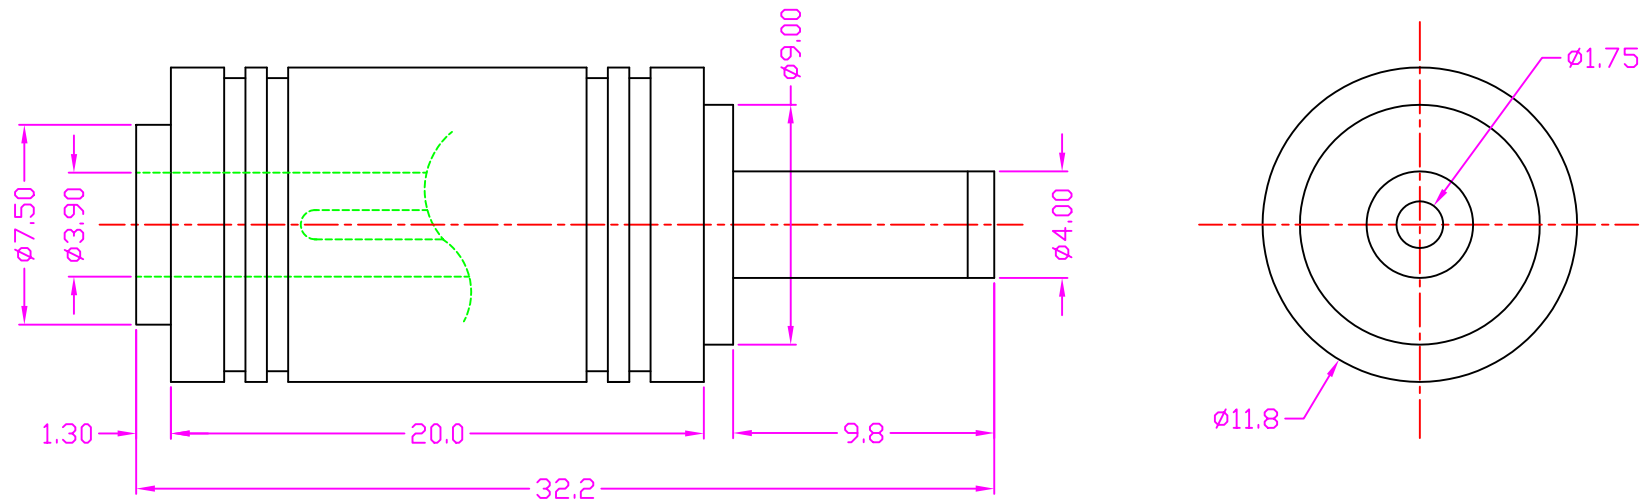

# CTP-A-DC-801

## MATERIALS

1. INSULATOR : POM UL94V-0, BLACK
2. BODY : BRASS, NICKEL PLATED
3. CONTACT : BRASS

Phone 1-800-809-2751

Fax 1-510-440-0579

[www.connect-tech-products.com](http://www.connect-tech-products.com) • [info@connect-tech-products.com](mailto:info@connect-tech-products.com)