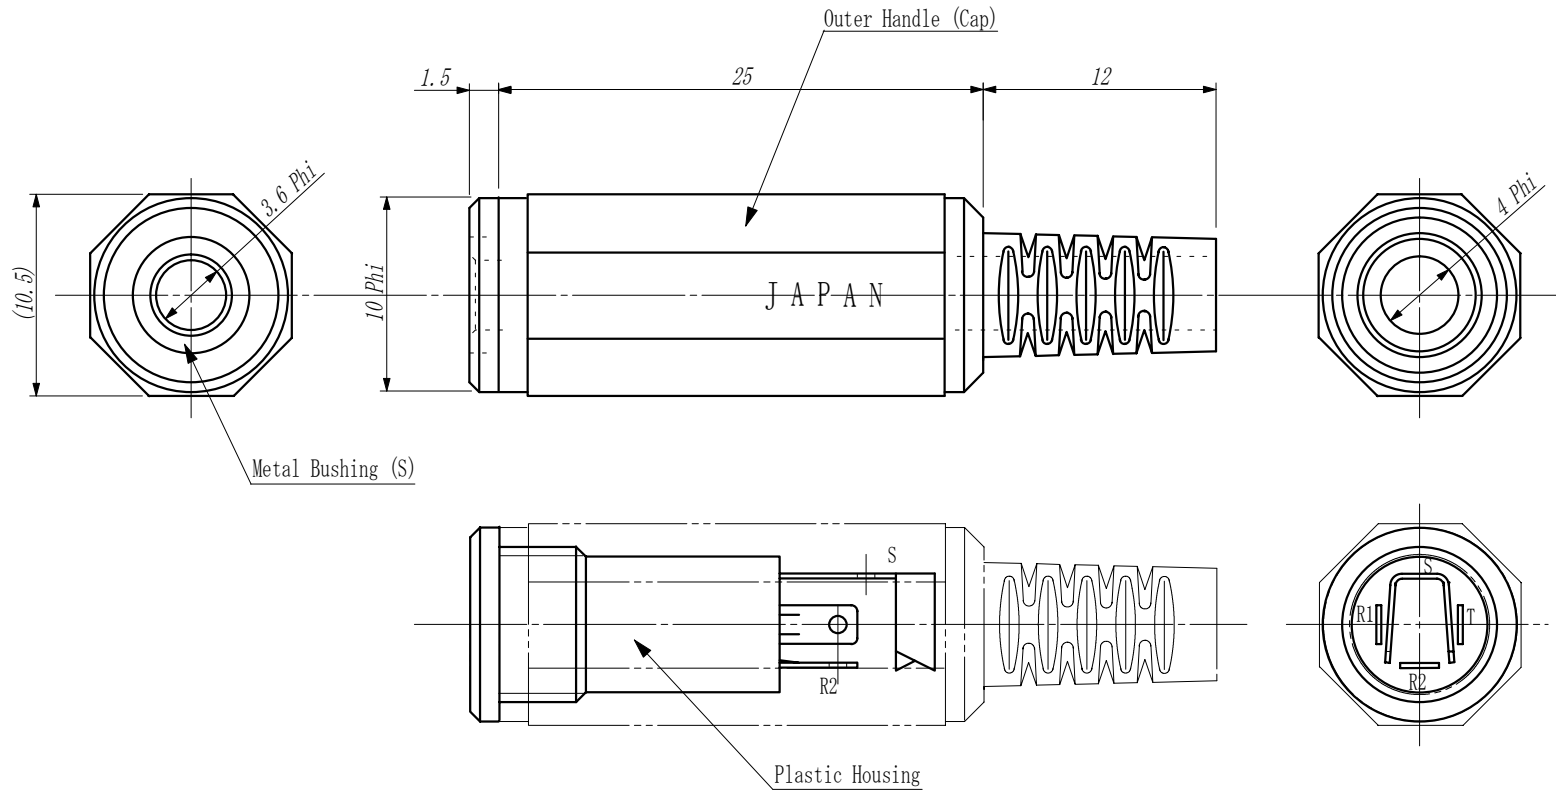

# CTP-3545-01

No.	Part Name	Qty	Material	Finish	Remarks
	Outer Handle(Cap)	1	PE		Black
	Insulation Tube	1	PVC		Black
	Plastic Housing	1	PA		Black
	Metal Bushing(S)	1	BSBM	MBCu-Ni	
S	Sleeve Terminal	1	BSR 0.3t	MBCu-Ni	(Earth C.)
R2	Ring-2 Contact	1	FAB-EH 0.25t	MBCu-Ni	
R1	Ring-1 Contact	1	FAB-EH 0.25t	MBCu-AuF	
T	Tip Contact	1	FAB-EH 0.25t	MBCu-Ni	