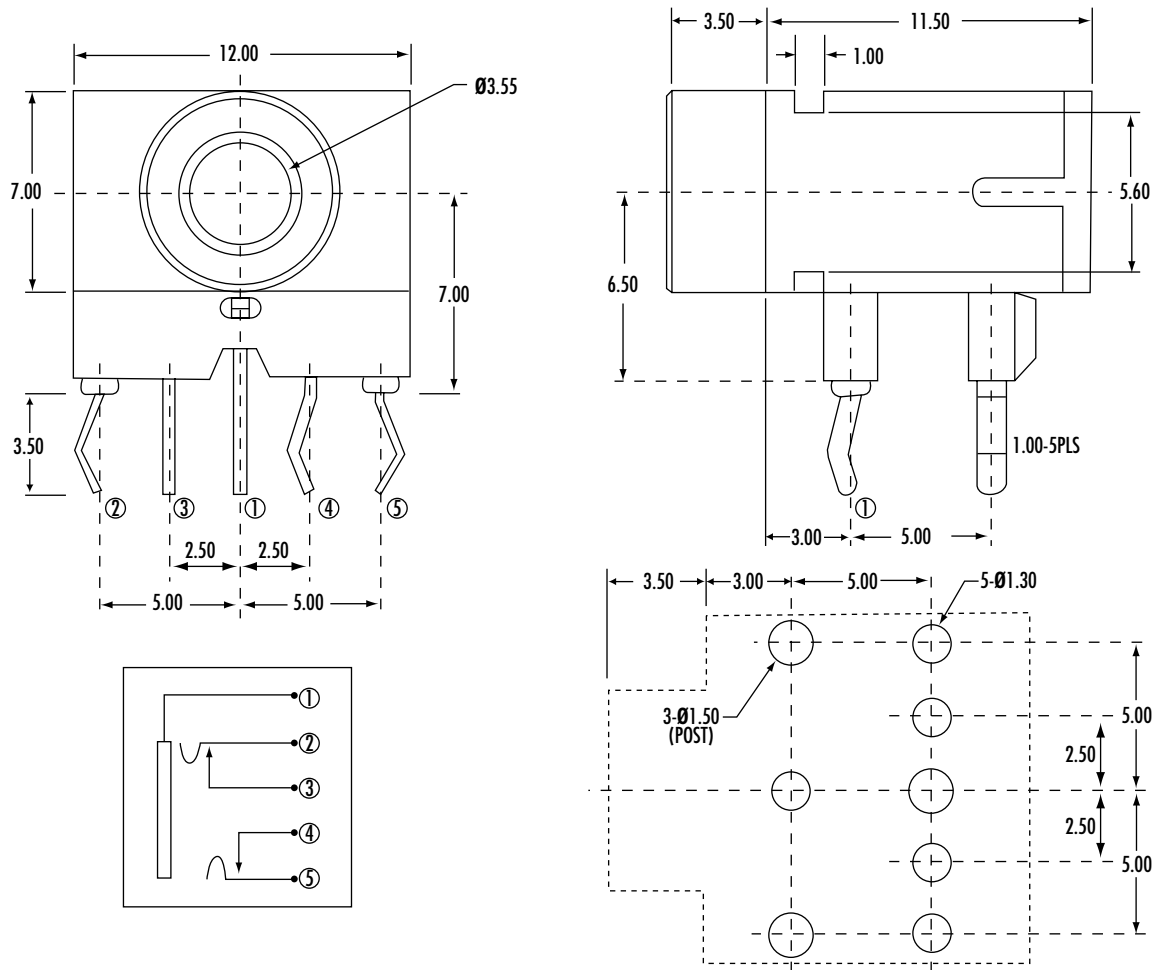

CTP-323-1 (COLOR)

NOTES:

- CTP-323-1-LB LIGHT BLUE
- CTP-323-1-DB DARK BLUE
- CTP-323-1-PK PINK
- CTP-323-1-LG LIGHT GREEN
- CTP-323-1-DG DARK GREEN
- CTP-323-1-BK BLACK
- CTP-323-1-OR ORANGE
- CTP-323-1-BR BROWN
- CTP-323-1-DR DARK RED

MATERIAL:

- BODY PBT 94VO
- CONTACTS PBS TIN-LEAD PLATE

ALSO AVAILABLE WITH THREE PINS
(NO SWITCHES – PINS 3 AND 4 REMOVED)

Phone 1-800-809-2751

Fax 1-510-440-0579

www.connect-tech-products.com • info@connect-tech-products.com