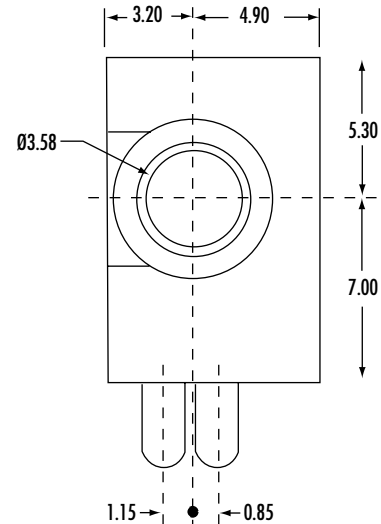

# CTP-322-1 (COLOR)

P.C.B. LAYOUT  
(BOTTOM VIEW)

- CTP-322-1-LB LIGHT BLUE
- CTP-322-1-DB DARK BLUE
- CTP-322-1-PK PINK
- CTP-322-1-LG LIGHT GREEN
- CTP-322-1-DG DARK GREEN
- CTP-322-1-BK BLACK
- CTP-322-1-OR ORANGE
- CTP-322-1-BR BROWN
- CTP-322-1-DR DARK RED