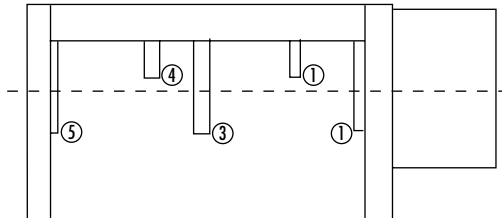

# CTP-322-1 (COLOR)

P.C.B. LAYOUT  
(BOTTOM VIEW)

- CTP-322-1-LB LIGHT BLUE
- CTP-322-1-DB DARK BLUE
- CTP-322-1-PK PINK
- CTP-322-1-LG LIGHT GREEN
- CTP-322-1-DG DARK GREEN
- CTP-322-1-BK BLACK
- CTP-322-1-OR ORANGE
- CTP-322-1-BR BROWN
- CTP-322-1-DR DARK RED