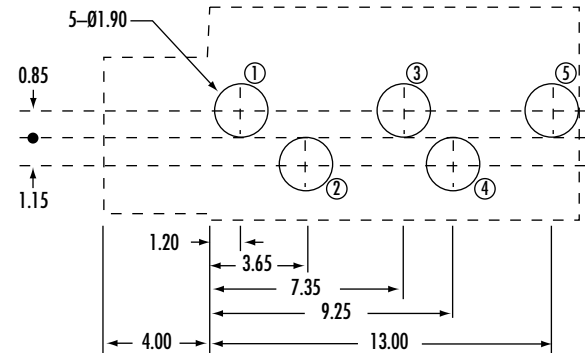

# CTP-322-1 (COLOR)

P.C.B. LAYOUT  
(BOTTOM VIEW)

- CTP-322-1-LB LIGHT BLUE
- CTP-322-1-DB DARK BLUE
- CTP-322-1-PK PINK
- CTP-322-1-LG LIGHT GREEN
- CTP-322-1-DG DARK GREEN
- CTP-322-1-BK BLACK
- CTP-322-1-OR ORANGE
- CTP-322-1-BR BROWN
- CTP-322-1-DR DARK RED