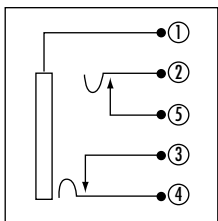

# CTP-322-1 (COLOR)

P.C.B. LAYOUT  
(BOTTOM VIEW)

- CTP-322-1-LB LIGHT BLUE
- CTP-322-1-DB DARK BLUE
- CTP-322-1-PK PINK
- CTP-322-1-LG LIGHT GREEN
- CTP-322-1-DG DARK GREEN
- CTP-322-1-BK BLACK
- CTP-322-1-OR ORANGE
- CTP-322-1-BR BROWN
- CTP-322-1-DR DARK RED