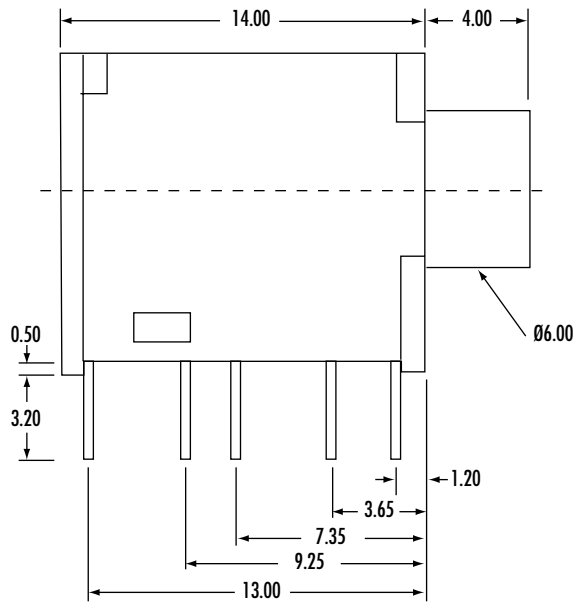

# CTP-322-1 (COLOR)

P.C.B. LAYOUT  
(BOTTOM VIEW)

- CTP-322-1-LB LIGHT BLUE
- CTP-322-1-DB DARK BLUE
- CTP-322-1-PK PINK
- CTP-322-1-LG LIGHT GREEN
- CTP-322-1-DG DARK GREEN
- CTP-322-1-BK BLACK
- CTP-322-1-OR ORANGE
- CTP-322-1-BR BROWN
- CTP-322-1-DR DARK RED