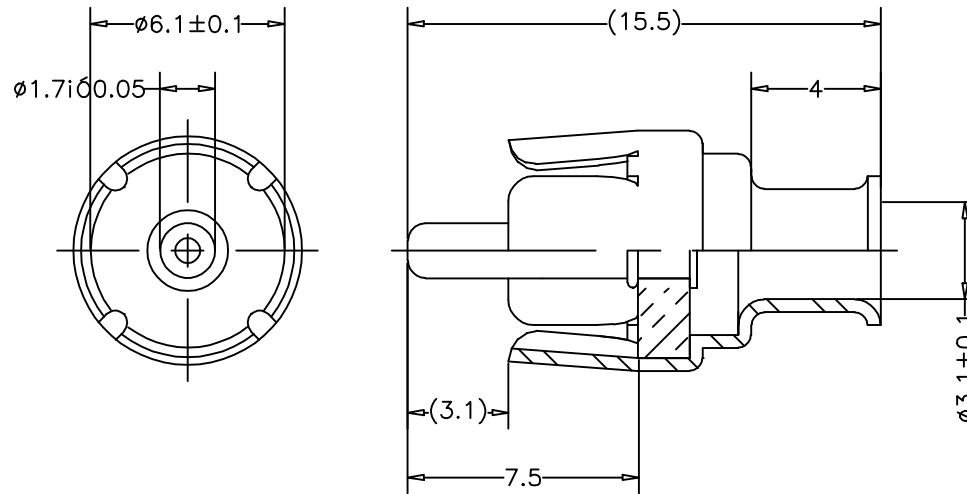

CTP-175-7A

3	INSULATOR WASHER	P-015C-00	1	PHENOLIC	-
2	CENTER CONTACT	P-019B-00W	1	BRASS	Ni
1	SHIELD CASE	P-011A-03Y	1	C.R.STEEL	TIN
ITEM	PARTS NAME	PARTS NO.	Q'TY	MATERIAL	FINISH
PARTS LIST					

Phone 1-800-809-2751