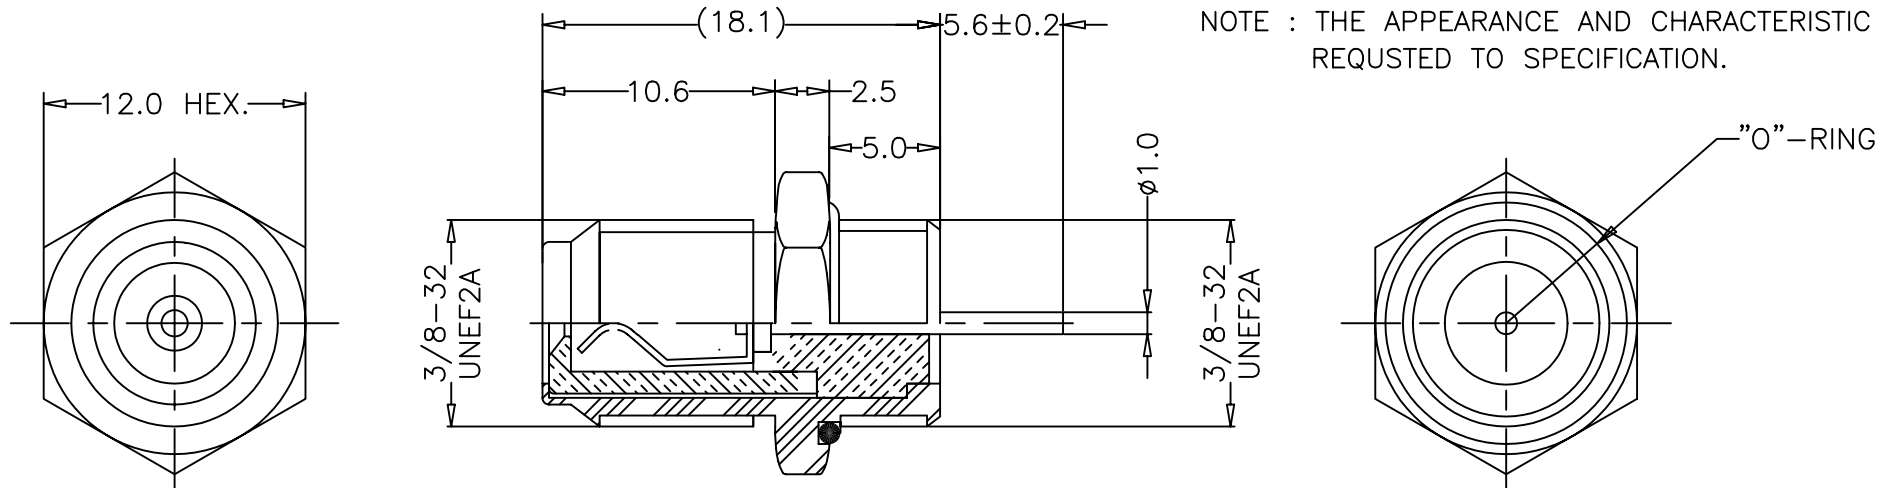

CTP-157-713A-02

* COMPARABLE WITH :

8	INSULATOR BUSHING	POLY PROPYRENE	-
7	CENTER CONTACT	PHOSPHOR BRONZE	Tin
6	SHIELD CASE	BRASS	Ni
5	O RING	NBR	-
4	CENTER BUSHING	POLYAMIDES	-
3	SHIELD PAD	SILICON	-
2	BACK BUSHING	TEFLON	-
1	CENTER PIN	BRASS	Tin
ITEM	PARTS NAME	MATERIAL	FINISH
PARTS LIST			