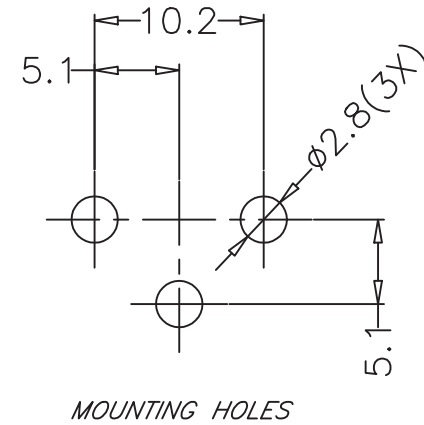

# CTP-151-C-N-01

NOTE : THE APPEARANCE AND CHARACTERISTIC  
REQUESTED TO SPECIFICATION.

Phone 1-800-809-2751

Fax 1-510-440-0579

[www.connect-tech-products.com](http://www.connect-tech-products.com) • [info@connect-tech-products.com](mailto:info@connect-tech-products.com)