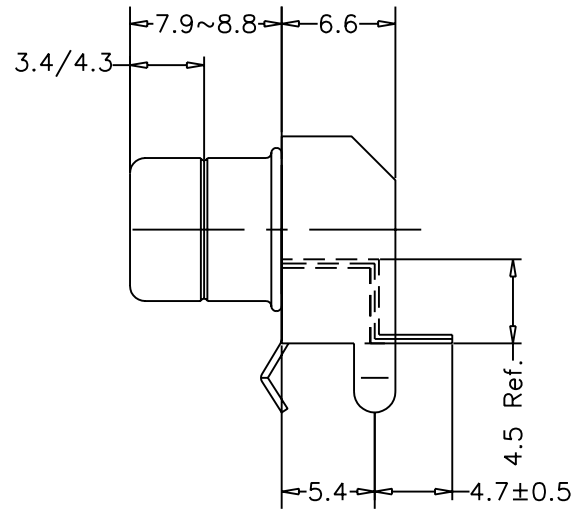

# CTP-151-C-N-01

NOTE : THE APPEARANCE AND CHARACTERISTIC  
REQUESTED TO SPECIFICATION.

Phone 1-800-809-2751

Fax 1-510-440-0579

[www.connect-tech-products.com](http://www.connect-tech-products.com) • [info@connect-tech-products.com](mailto:info@connect-tech-products.com)