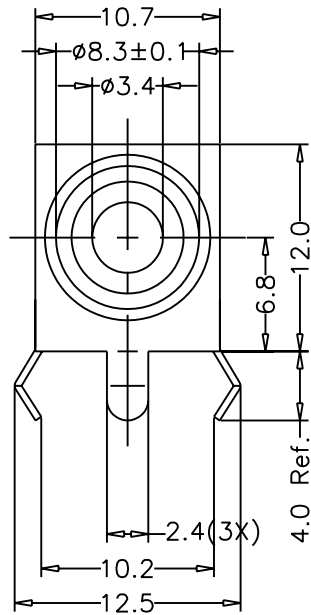

# CTP-151-C-N-01

NOTE : THE APPEARANCE AND CHARACTERISTIC  
REQUESTED TO SPECIFICATION.

Phone 1-800-809-2751

Fax 1-510-440-0579

[www.connect-tech-products.com](http://www.connect-tech-products.com) • [info@connect-tech-products.com](mailto:info@connect-tech-products.com)